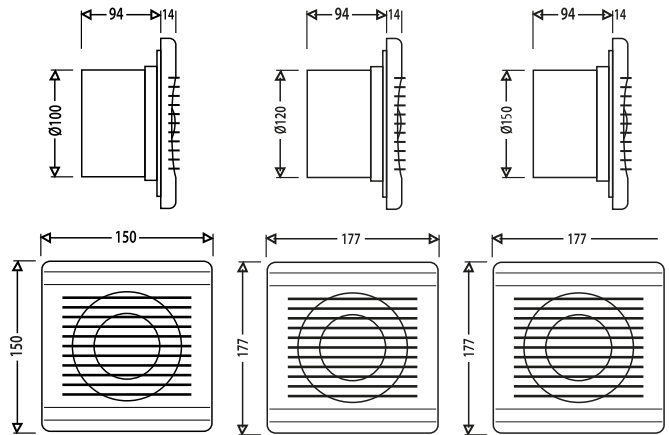

TECHNICAL DATASHEET

VENTI BATHROOM FAN

23-11-2021

- 8005100 VT/VENTI/ø100/GRILL/WHITE/12W/220V/AIR VENTILATION
- 8005110 VT/VENTI/ø100/FLAT/WHITE/12W/220V/AIR VENTILATION
- 8005120 VT/VENTI/ø120/GRILL/WHITE/15W/220V/AIR VENTILATION
- 8005130 VT/VENTI/ø120/FLAT/WHITE/15W/220V/AIR VENTILATION
- 8005140 VT/VENTI/ø150/GRILL/WHITE/18W/220V/AIR VENTILATION
- 8005150 VT/VENTI/ø150/FLAT/WHITE/18W/220V/AIR VENTILATION
- 8005160 VT/VENTI/ø100/GRILL/INOX/12W/220V/AIR VENTILATION
- 8005170 VT/VENTI/ø100/FLAT/INOX/12W/220V/AIR VENTILATION
- 8005180 VT/VENTI/ø120/GRILL/INOX/15W/220V/AIR VENTILATION
- 8005190 VT/VENTI/ø120/FLAT/INOX/15W/220V/AIR VENTILATION
- 8005200 VT/VENTI/ø150/GRILL/INOX/18W/220V/AIR VENTILATION
- 8005210 VT/VENTI/ø150/FLAT/INOX/18W/220V/AIR VENTILATION

NOTES

General Informations

Stock Codes	listed above
HSC/GTIP Code	8414.51.00.90.00

Electrical Characteristics

Current Type	AC
Input Voltage	220-240V 50/60Hz
Power	12/15/18 Watt
Power Factor	>0.5
Electrical Protection Class	Class I

Mechanical Parameters

Airflow rate	100 / 120 / 150 m³/h
Fan Speed	2250 rpm
IP Class	IP20
Warranty Period	2years
Body Material	Plastic
Body Colour	White/Inox
Product Height	as the drawing above
Product Width	as the drawing above
Product Depth	as the drawing above
Ambient Temperature (Ta)	-20°C < Ta < +50°C