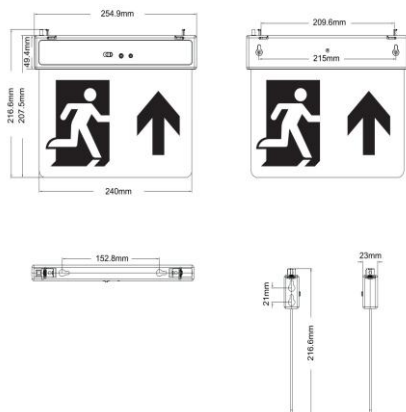

#### Material Characteristics

IP Class: IP20

IK Class: -

Material: ABS

Ambient Temperature: -10°C<ta<+40°C

Body Color: WHITE

Product Size: 255x210x23mm

#### Technical Drawing

#### Packing Informations

Pieces/Outbox: 20

Outbox Size: 325x275x500 mm

Outbox G.W.: 7,75 Kg

Outbox Volume: 0,0447 m<sup>3</sup>

Unit Weight: 387,5 gr

Barcode : 6970233838043