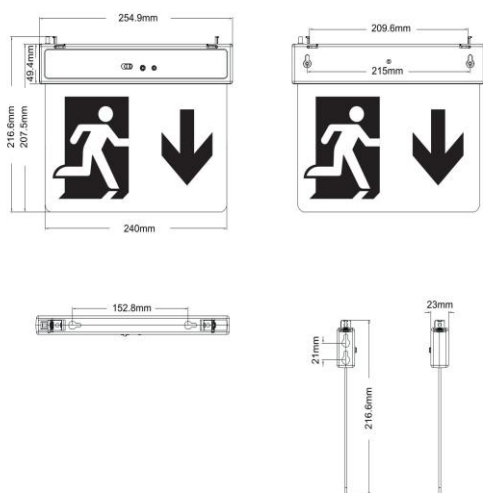

Material: ABS

Ambient Temperature: -10°C<ta<+40°C

Body Color: WHITE

Product Size: 255x210x23mm

Technical Drawing

Lighting

Lumen: 100 Lm

Luminaire efficacy: 50 Lm/W

Colour Temperature: 6500K (COOL WHITE)

Beam Angle: 120°

CRI : Ra >80

Lifetime; 50000 Hours

EEL : --

Packing Informations

Pieces/Outbox: 20

Outbox Size: 325x275x500 mm

Outbox G.W.: 7,75 Kg

Outbox Volume: 0,0447 m³

Unit Weight: 387,5 gr

Barcode : 6970233838036

Light Distribution Curve

VITO EUROPE

102 Iztochna Tangenta str. 4th Floor

P.C. 1528, Sofia/Bulgaria