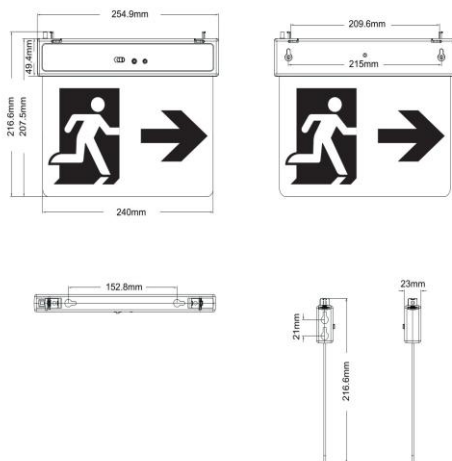

Material: ABS

Ambient Temperature: $-10^{\circ}\text{C} < t_a < +40^{\circ}\text{C}$

Body Color: WHITE

Product Size: 255x210x23mm

Technical Drawing

Lighting

Lumen: 100 Lm

Luminaire efficacy: 50 Lm/W

Colour Temperature: 6500K (COOL WHITE)

Beam Angle: 120°

CRI : Ra >80

Lifetime; 50000 Hours

EEL : --

Packing Informations

Pieces/Outbox: 20

Outbox Size: 325x275x500 mm

Outbox G.W.: 7,75 Kg

Outbox Volume: 0,0447 m³

Unit Weight: 387,5 gr

Barcode : 6970233838029

Light Distribution Curve

VITO EUROPE

102 Iztochna Tangenta str. 4th Floor

P.C. 1528, Sofia/Bulgaria