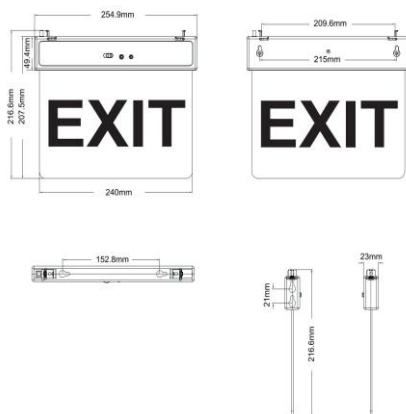

#### Material Characteristics

IP Class: IP20

IK Class: -

Material: ABS

Ambient Temperature:  $-10^{\circ}\text{C} < t_a < +40^{\circ}\text{C}$

Body Color: WHITE

Product Size (mm): 255x210x23

#### Technical Drawing

#### Packing Informations

Pieces/Outbox: 20

Outbox Size (mm): 325x275x500

Outbox G.W. (Kg): 7,75

Outbox Volume (m<sup>3</sup>): 0,0447

Unit Weight (Gr): 387,5

Barcode : 6970233838012