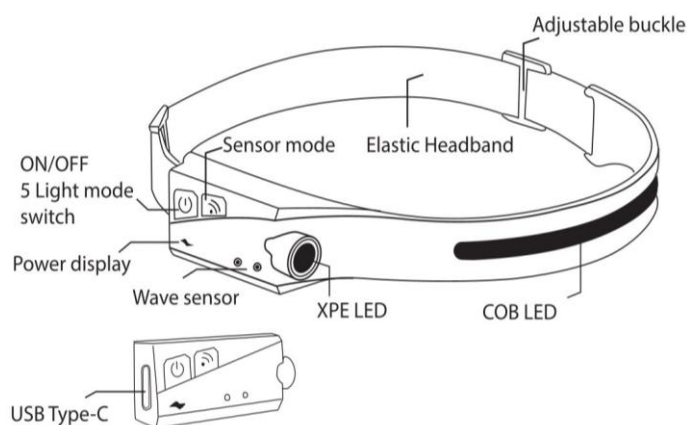

Technical Drawing

Lighting

Lumen (Lm): 300 / 100
Luminaire efficacy (Lm/W): --
Colour Temperature: 6000K (COOL WHITE)
Beam Angle: 30°-180°
CRI: Ra >80
Lifetime (Hours): 50000
EEL : --

Packing Informations

Pieces/Outbox: 100
Outbox Size (mm): 445x330x275
Outbox G.W. (Kg): 4
Outbox Volume (m ³): 0,0404
Unit Weight (Gr): 40
Barcode : 6977231353608

Light Distribution Curve

System Definition: VT/FLASH-7/3W/60K/COB/BLC/HANDMOTION-SENSOR/TYPE-C/RECH.HEADLIGHT