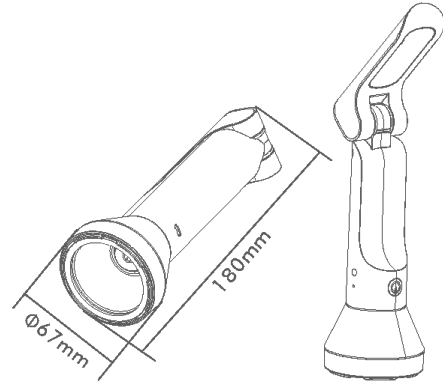

TECHNICAL DATASHEET

LAMPAS-08 WHITE&GREY

04-07-2020

VT/LAMPAS-08/WHT-GREY/RECH.TORCH

NOTES

General Informations

Stock Code	5000420
HSC/GTIP Code	8513.10.00.90.00
EAN-13 (Inbox Barcode)	6972538040220
ITF-14 (Outbox Barcode)	56972538040225
Introduction	Rechargeable Torch

Electrical Characteristics

Current Type	DC
Operation Voltage	5 Volt
Power	Torch: 3 & Light: 1.4 Watt
Power Factor	>0.5
Luminous Efficiency	16 lumen/Watt
Energy Savings	0,85
Dimmable	No
Electrical Protection Class	Class II

Electrical Component Specifications

Battery Properties	3.7V 1200mAh Lithium
Battery Charging Time	4-6 hours
Battery Discharge Time	2-10 hours

Lighting Characteristics

Time for 60% of Lumen	<0.5 seconds
Light Beam Angle	90°
Flicker	No
LED Type	COB & SMD

Mechanical Parameters

IP Protection Class	IP20
Switch On/Off Cycle	30000
Lifetime	30000 hours
Body Material	ABS
Body Colour	White & Gray
Product Height	180 millimeter
Product Width	67 millimeter
Ambient Temperature (Ta)	-10°C<Ta<50°C

Logistic Informations

Outbox Length	530 millimeter
Outbox Width	357 millimeter
Outbox Height	617 millimeter
Outbox Volume	0,11674 m³
Outbox Quantity	80 pieces
Unit Net Weight	0,151 kilogram
Outbox Net Weight	12,1 kilogram
Outbox Gross Weight	16,2 kilogram