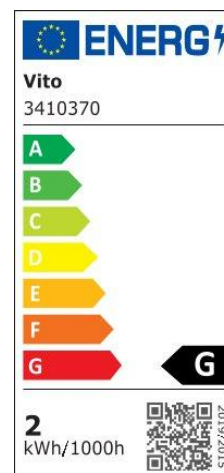

Product Data Sheet

INDOOR LIGHTING

TINO-R 2W

CODE: 3410370

Area of application

Round recessed LED spot light with full metal body.

For outdoor lighting applications to be installed on walls of corridors/rooms in homes, shopping malls, commercial areas..

Product Advantages

TINO is a family of waterproof (IP65) wall recessed light fittings equipped with LED sources. The solutions subject of proposal vary in terms of form and type of installation, with one common denominator: the quality of our products. Housing of aluminium painted with sandblasted finishing in sand black & white. Semi transparent diffuser made by ABS. Driver included in the package.