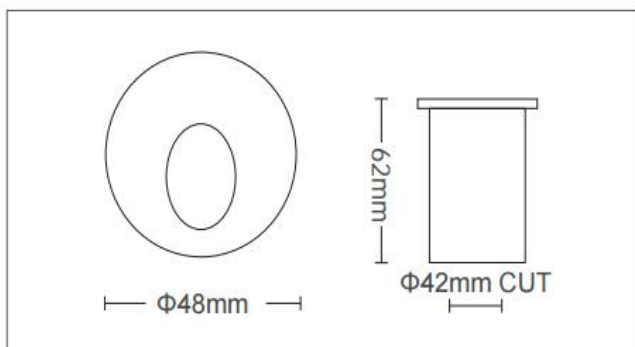

Product Data Sheet

INDOOR LIGHTING

TINO-R 2W

CODE: 3410370

Product Features

Electrical

Power: 2Watt
Voltage: 100-240V AC ~ 50/60Hz
Power Factor: >0.5
Electrical Protection: Class II
Surge Protection: --
Dimmability: NO
Switch Cycle: 25000 times

Material Characteristics

IP Class: IP65
IK Class: -
Material: Aluminum+ABS
Ambient Temperature: -25°C<ta<+50°C
Body Color: WHITE
Product Size: Φ 48X61.5mm

Technical Drawing

Lighting

Lumen: 110 Lm
Luminaire efficacy: 55 Lm/W
Colour Temperature: 4000K (NATURAL WHITE)
Beam Angle: 75°
CRI : Ra >80
Lifetime; 25000 Hours
EEL : G

Packing Informations

Pieces/Outbox: 50
Outbox Size: 300x150x300 mm
Outbox G.W.: 4,8 Kg
Outbox Volume: 0,0135 m³
Unit Weight: 96 gr
Barcode : 6972538049650

Light Distribution Curve

VITO EUROPE

102 Iztochna Tangenta str. 4th Floor