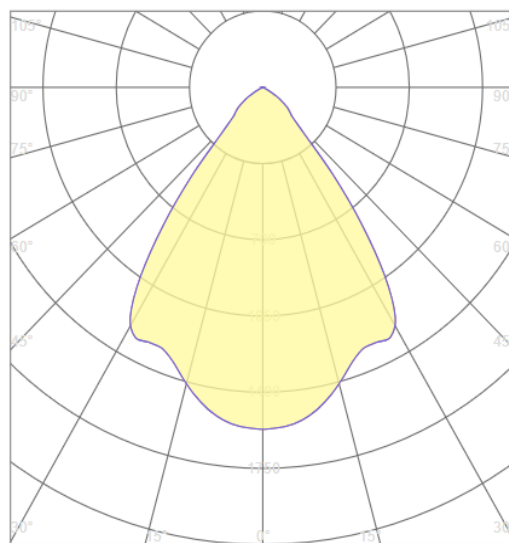

Material Characteristics

IP Class: IP65
IK Class: -
Material: Aluminum+ABS
Ambient Temperature: -25°C<ta<+50°C
Body Color: WHITE
Product Size: Φ 48X61.5mm

Technical Drawing

Lighting

Lumen: 110 Lm
Luminaire efficacy: 55 Lm/W
Colour Temperature: 4000K (NATURAL WHITE)
Beam Angle: 75°
CRI : Ra >80
Lifetime; 25000 Hours
EEL : G

Packing Informations

Pieces/Outbox: 50
Outbox Size: 300x150x300 mm
Outbox G.W.: 4,8 Kg
Outbox Volume: 0,0135 m³
Unit Weight: 96 gr
Barcode : 6972538049650

Light Distribution Curve

VITO EUROPE

102 Iztochna Tangenta str. 4th Floor