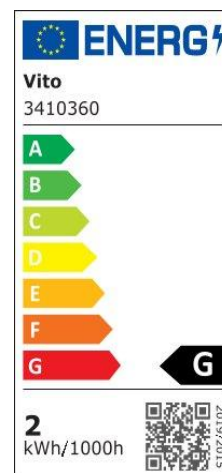

Product Data Sheet

INDOOR LIGHTING

TINO-R 2W

CODE: 3410360

Area of application

Round recessed LED spot light with full metal body.

For outdoor lighting applications to be installed on walls of corridors/rooms in homes, shopping malls, commercial areas..

Product Advantages

TINO is a family of waterproof (IP65) wall recessed light fittings equipped with LED sources. The solutions subject of proposal vary in terms of form and type of installation, with one common denominator: the quality of our products. Housing of aluminium painted with sandblasted finishing in sand black & white. Semi transparent diffuser made by ABS. Driver included in the package.