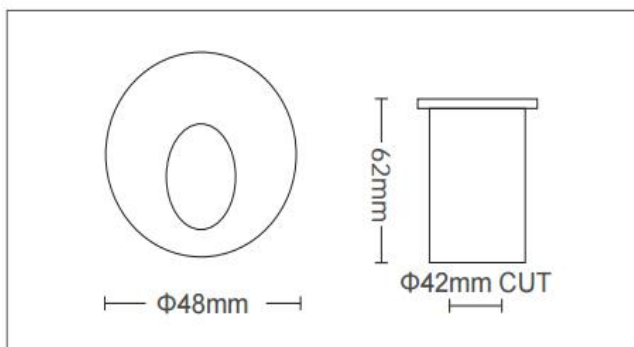

Product Data Sheet

INDOOR LIGHTING

TINO-R 2W

CODE: **3410360**

Product Features

Electrical

Power: 2Watt
Voltage: 100-240V AC ~ 50/60Hz
Power Factor: >0.5
Electrical Protection: Class II
Surge Protection: --
Dimmability: NO
Switch Cycle: 25000 times

Material Characteristics

IP Class: IP65
IK Class: -
Material: Aluminum+ABS
Ambient Temperature: -25°C<ta<+50°C
Body Color: WHITE
Product Size: Φ 48X61.5mm

Technical Drawing

Lighting

Lumen: 110 Lm
Luminaire efficacy: 55 Lm/W
Colour Temperature: 3000K (WARM WHITE)
Beam Angle: 75°
CRI : Ra >80
Lifetime; 25000 Hours
EEL : G

Packing Informations

Pieces/Outbox: 50
Outbox Size: 300x150x300 mm
Outbox G.W.: 4,8 Kg
Outbox Volume: 0,0135 m³
Unit Weight: 96 gr
Barcode : 6972538049643

Light Distribution Curve

VITO EUROPE

102 Iztochna Tangenta str. 4th Floor