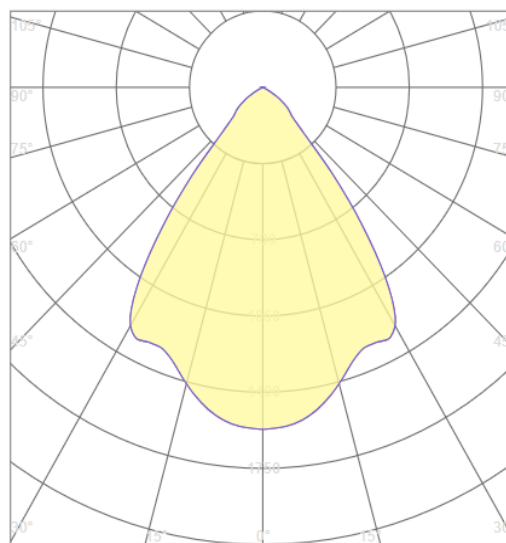

Material Characteristics

IP Class: IP65
IK Class: -
Material: Aluminum+ABS
Ambient Temperature: -25°C<ta<+50°C
Body Color: WHITE
Product Size: Φ 48X61.5mm

Technical Drawing

Lighting

Lumen: 110 Lm
Luminaire efficacy: 55 Lm/W
Colour Temperature: 3000K (WARM WHITE)
Beam Angle: 75°
CRI : Ra >80
Lifetime; 25000 Hours
EEL : G

Packing Informations

Pieces/Outbox: 50
Outbox Size: 300x150x300 mm
Outbox G.W.: 4,8 Kg
Outbox Volume: 0,0135 m³
Unit Weight: 96 gr
Barcode : 6972538049643

Light Distribution Curve

VITO EUROPE

102 Iztochna Tangenta str. 4th Floor