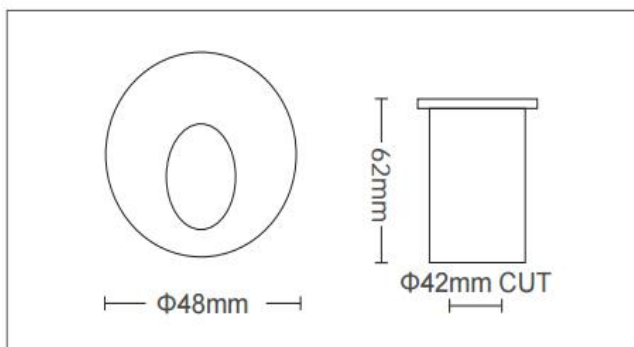

Product Data Sheet

INDOOR LIGHTING

TINO-R 2W

CODE: **3410340**

Product Features

Electrical

Power: 2Watt
Voltage: 100-240V AC ~ 50/60Hz
Power Factor: >0.5
Electrical Protection: Class II
Surge Protection: --
Dimmability: NO
Switch Cycle: 25000 times

Material Characteristics

IP Class: IP65
IK Class: -
Material: Aluminum+ABS
Ambient Temperature: -25°C<ta<+50°C
Body Color: BLACK
Product Size: $\Phi 48 \times 61.5$ mm

Technical Drawing

Lighting

Lumen: 110 Lm
Luminaire efficacy: 55 Lm/W
Colour Temperature: 3000K (WARM WHITE)
Beam Angle: 75°
CRI : Ra >80
Lifetime; 25000 Hours
EEL : G

Packing Informations

Pieces/Outbox: 50
Outbox Size: 300x150x300 mm
Outbox G.W.: 4,8 Kg
Outbox Volume: 0,0135 m³
Unit Weight: 96 gr
Barcode : 6972538049629

Light Distribution Curve

VITO EUROPE

102 Iztochna Tangenta str. 4th Floor