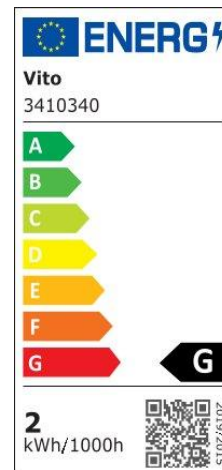

Product Data Sheet

INDOOR LIGHTING

TINO-R 2W

CODE: 3410340

Area of application

Round recessed LED spot light with full metal body.

For outdoor lighting applications to be installed on walls of corridors/rooms in homes, shopping malls, commercial areas..

Product Advantages

TINO is a family of waterproof (IP65) wall recessed light fittings equipped with LED sources. The solutions subject of proposal vary in terms of form and type of installation, with one common denominator: the quality of our products. Housing of aluminium painted with sandblasted finishing in sand black & white. Semi transparent diffuser made by ABS. Driver included in the package.