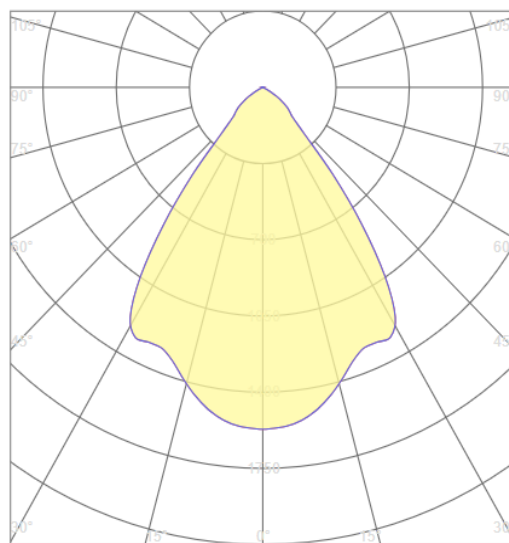

Material Characteristics

IP Class: IP65
IK Class: -
Material: Aluminum+ABS
Ambient Temperature: -25°C<ta<+50°C
Body Color: BLACK
Product Size: $\Phi 48 \times 61.5$ mm

Technical Drawing

Lighting

Lumen: 110 Lm
Luminaire efficacy: 55 Lm/W
Colour Temperature: 3000K (WARM WHITE)
Beam Angle: 75°
CRI : Ra >80
Lifetime; 25000 Hours
EEL : G

Packing Informations

Pieces/Outbox: 50
Outbox Size: 300x150x300 mm
Outbox G.W.: 4,8 Kg
Outbox Volume: 0,0135 m³
Unit Weight: 96 gr
Barcode : 6972538049629

Light Distribution Curve

VITO EUROPE

102 Iztochna Tangenta str. 4th Floor