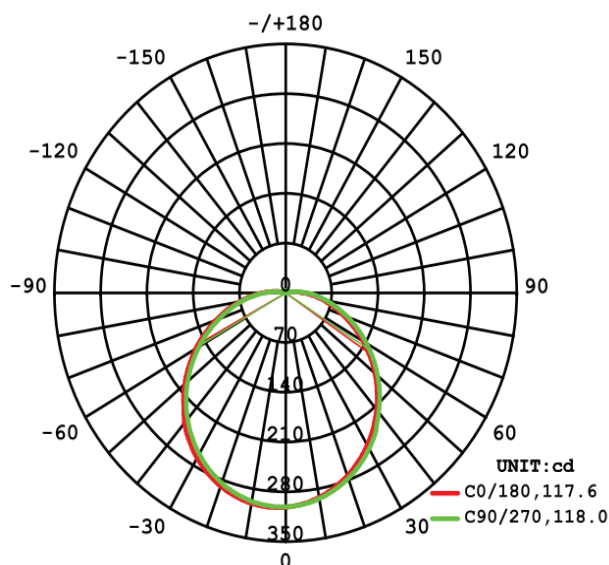

Product Data Sheet

OUTDOOR LIGHTING

LUZ 25W

CODE: 3401010

Product Features

Electrical

Power: 25Watt
Voltage: 220-240V AC ~ 50/60Hz
Power Factor: >0.5
Electrical Protection: Class II
Surge Protection: --
Dimmability: NO
Switch Cycle: 30000 times

Material Characteristics

IP Class: IP65
IK Class: IK06
Material: Polycarbonate & Polycarbonate
Ambient Temperature: -20°C<ta<+50°C
Body Color: BLACK
Product Size: Ø270x93mm

Technical Drawing

Lighting

Lumen: 1700 Lm
Luminaire efficacy: 68 Lm/W
Colour Temperature: 4000K (NATURAL WHITE)
Beam Angle: 120°
CRI : Ra >80
Lifetime; 25000 Hours
EEL : G

Packing Informations

Pieces/Outbox: 16
Outbox Size: 565x565x405 mm
Outbox G.W.: 10,13 Kg
Outbox Volume: 0,1293 m³
Unit Weight: 633,13 gr
Barcode : 6972538043481

Light Distribution Curve

System Definition: VT/LUZ-BRN/25W/SMD/40K/BLC/27CM/IP65/220V/BULKHEAD

VITO EUROPE
102 Iztochna Tangenta str. 4th Floor
P.C. 1528, Sofia/Bulgaria
Phone: +359 2 4341575
E-mail: info@vitoeuropa.com

www.vitolighting.com