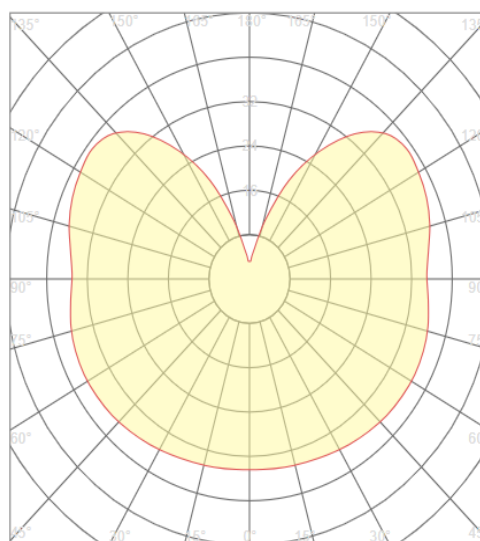

Light Distribution Curve

VITO EUROPE

102 Iztochna Tangenta str. 4th Floor

P.C. 1528, Sofia/Bulgaria

Phone: +359 2 4341575

E-mail: info@vitoeurope.com

www.vitolighting.com