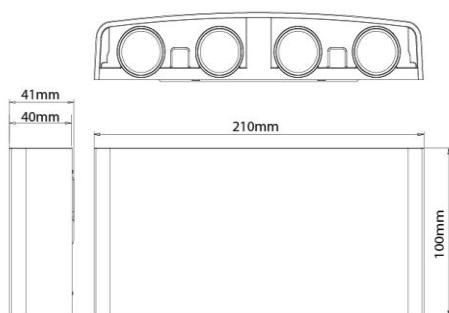

Material Characteristics

IP Class: IP65
IK Class: -
Material: PC
Ambient Temperature: -20°C<ta<+50°C
Body Color: WHITE
Product Size: 210x100x40mm

Technical Drawing

Lighting

Lumen: 720 Lm
Luminaire efficacy: 90 Lm/W
Colour Temperature: 3xCCT
Beam Angle: 60°
CRI : Ra >80
Lifetime; 30000 Hours
EEL : F

Packing Informations

Pieces/Outbox: 20
Outbox Size: 557x209x258 mm
Outbox G.W.: 7,75 Kg
Outbox Volume: 0,03 m³
Unit Weight: 387,5 gr
Barcode : 6970233835363

Light Distribution Curve

VITO EUROPE

102 Iztochna Tangenta str. 4th Floor