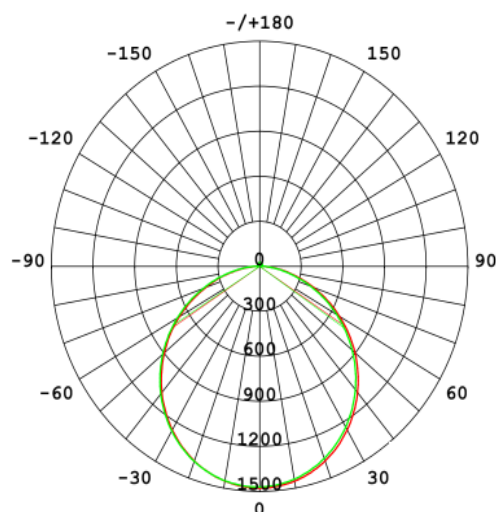

Material Characteristics

IP Class: IP65
IK Class: -
Material: PC
Ambient Temperature: -20°C<ta<+50°C
Body Color: WHITE
Product Size: 210x100x40mm

Technical Drawing

Lighting

Lumen: 720 Lm
Luminaire efficacy: 90 Lm/W
Colour Temperature: 3xCCT
Beam Angle: 60°
CRI : Ra >80
Lifetime; 30000 Hours
EEL : F

Packing Informations

Pieces/Outbox: 20
Outbox Size: 557x209x258 mm
Outbox G.W.: 7,75 Kg
Outbox Volume: 0,03 m³
Unit Weight: 387,5 gr
Barcode : 6970233835363

Light Distribution Curve

VITO EUROPE

102 Iztochna Tangenta str. 4th Floor