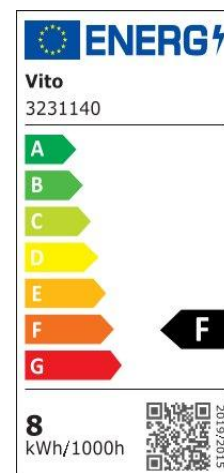

Product Data Sheet

OUTDOOR LIGHTING

BINO 8W

CODE: 3231140

Area of application

LED Outdoor Facade Lighting Fixtures for general outwall lighting applications. For Outwalls of offices, hospitals, schools, shopping malls, parks, warehouses, industrial facilities..

Product Advantages

BINO is a wall mounting lighting fixture, equipped with technology of LED sources. arrangement with 3 position switch for ranging the color temperature between 3000K, 4000K or 6500K. Intended for surface installation. Housing of polycarbonate painted in sandy white & black. Difusser made by polycarbonate.