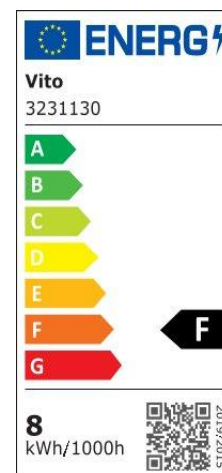

Product Data Sheet

OUTDOOR LIGHTING

BINO 8W

CODE: 3231130

Area of application

LED Outdoor Facade Lighting Fixtures for general outwall lighting applications. For Outwalls of offices, hospitals, schools, shopping malls, parks, warehouses, industrial facilities..

Product Advantages

BINO is a wall mounting lighting fixture, equipped with technology of LED sources. arrangement with 3 position switch for ranging the color temperature between 3000K, 4000K or 6500K. Intended for surface installation. Housing of polycarbonate painted in sandy white & black. Difusser made by polycarbonate.