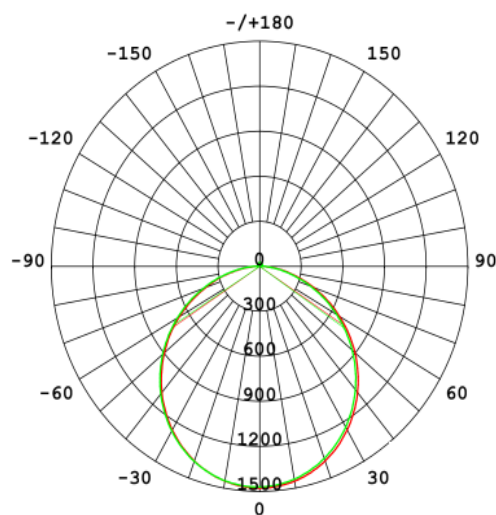

Material Characteristics

IP Class: IP65
IK Class: -
Material: PC
Ambient Temperature: -20°C<ta<+50°C
Body Color: BLACK
Product Size: 210x100x40mm

Technical Drawing

Lighting

Lumen: 720 Lm
Luminaire efficacy: 90 Lm/W
Colour Temperature: 3xCCT
Beam Angle: 60°
CRI : Ra >80
Lifetime; 30000 Hours
EEL : F

Packing Informations

Pieces/Outbox: 20
Outbox Size: 557x209x258 mm
Outbox G.W.: 7,75 Kg
Outbox Volume: 0,03 m³
Unit Weight: 387,5 gr
Barcode : 6970233835356

Light Distribution Curve

VITO EUROPE

102 Iztochna Tangenta str. 4th Floor