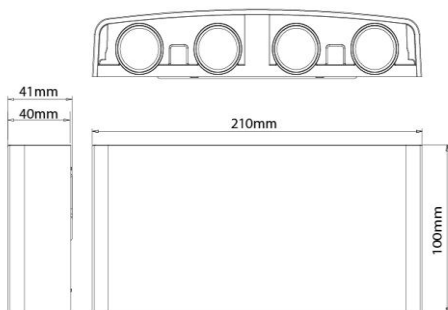

Material Characteristics

IP Class: IP65
IK Class: -
Material: PC
Ambient Temperature: -20°C<ta<+50°C
Body Color: BLACK
Product Size: 210x100x40mm

Technical Drawing

Lighting

Lumen: 720 Lm
Luminaire efficacy: 90 Lm/W
Colour Temperature: 3xCCT
Beam Angle: 60°
CRI : Ra >80
Lifetime; 30000 Hours
EEL : F

Packing Informations

Pieces/Outbox: 20
Outbox Size: 557x209x258 mm
Outbox G.W.: 7,75 Kg
Outbox Volume: 0,03 m³
Unit Weight: 387,5 gr
Barcode : 6970233835356

Light Distribution Curve

VITO EUROPE

102 Iztochna Tangenta str. 4th Floor