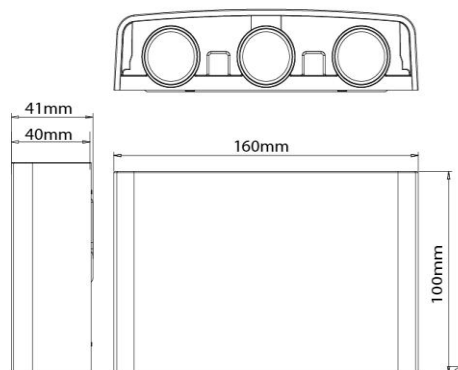

Material Characteristics

IP Class: IP65
IK Class: -
Material: PC
Ambient Temperature: -20°C<ta<+50°C
Body Color: WHITE
Product Size: 160x100x40mm

Technical Drawing

Lighting

Lumen: 540 Lm
Luminaire efficacy: 90 Lm/W
Colour Temperature: 3xCCT
Beam Angle: 60°
CRI : Ra >80
Lifetime; 30000 Hours
EEL : F

Packing Informations

Pieces/Outbox: 40
Outbox Size: 557x401x208 mm
Outbox G.W.: 13,06 Kg
Outbox Volume: 0,0465 m³
Unit Weight: 326,5 gr
Barcode : 6970233835349

Light Distribution Curve

VITO EUROPE

102 Iztochna Tangenta str. 4th Floor