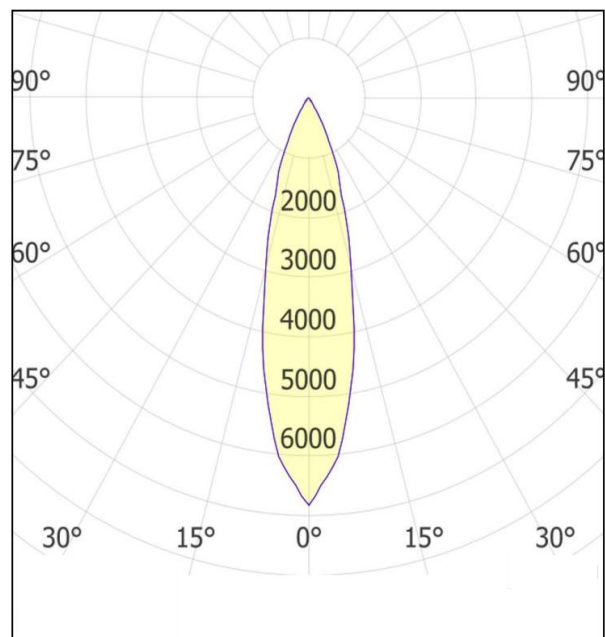

Material Characteristics

IP Class: IP65
IK Class: -
Material: PC
Ambient Temperature: -20°C<ta<+50°C
Body Color: WHITE
Product Size: 160x100x40mm

Technical Drawing

Lighting

Lumen: 540 Lm
Luminaire efficacy: 90 Lm/W
Colour Temperature: 3xCCT
Beam Angle: 60°
CRI : Ra >80
Lifetime; 30000 Hours
EEL : F

Packing Informations

Pieces/Outbox: 40
Outbox Size: 557x401x208 mm
Outbox G.W.: 13,06 Kg
Outbox Volume: 0,0465 m³
Unit Weight: 326,5 gr
Barcode : 6970233835349

Light Distribution Curve

VITO EUROPE

102 Iztochna Tangenta str. 4th Floor