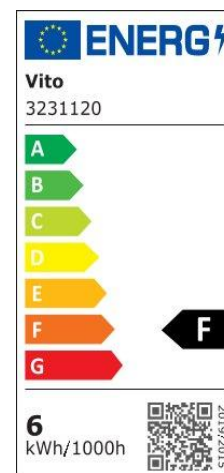

Product Data Sheet

OUTDOOR LIGHTING

BINO 6W

CODE: 3231120

Area of application

LED Outdoor Facade Lighting Fixtures for general outwall lighting applications. For Outwalls of offices, hospitals, schools, shopping malls, parks, warehouses, industrial facilities..

Product Advantages

BINO is a wall mounting lighting fixture, equipped with technology of LED sources. arrangement with 3 position switch for ranging the color temperature between 3000K, 4000K or 6500K. Intended for surface installation. Housing of polycarbonate painted in sandy white & black. Difusser made by polycarbonate.