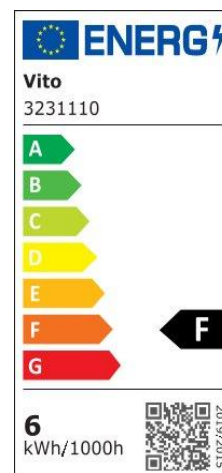

Product Data Sheet

OUTDOOR LIGHTING

BINO 6W

CODE: 3231110

Area of application

LED Outdoor Facade Lighting Fixtures for general outwall lighting applications. For Outwalls of offices, hospitals, schools, shopping malls, parks, warehouses, industrial facilities..

Product Advantages

BINO is a wall mounting lighting fixture, equipped with technology of LED sources. arrangement with 3 position switch for ranging the color temperature between 3000K, 4000K or 6500K. Intended for surface installation. Housing of polycarbonate painted in sandy white & black. Difusser made by polycarbonate.