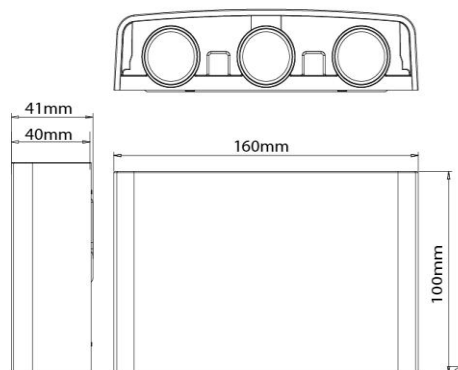

Material Characteristics

IP Class: IP65
IK Class: -
Material: PC
Ambient Temperature: -20°C<ta<+50°C
Body Color: BLACK
Product Size: 160x100x40mm

Technical Drawing

Lighting

Lumen: 540 Lm
Luminaire efficacy: 90 Lm/W
Colour Temperature: 3xCCT
Beam Angle: 60°
CRI : Ra >80
Lifetime; 30000 Hours
EEL : F

Packing Informations

Pieces/Outbox: 40
Outbox Size: 557x401x208 mm
Outbox G.W.: 13,06 Kg
Outbox Volume: 0,0465 m³
Unit Weight: 326,5 gr
Barcode : 6970233835332

Light Distribution Curve

VITO EUROPE

102 Iztochna Tangenta str. 4th Floor