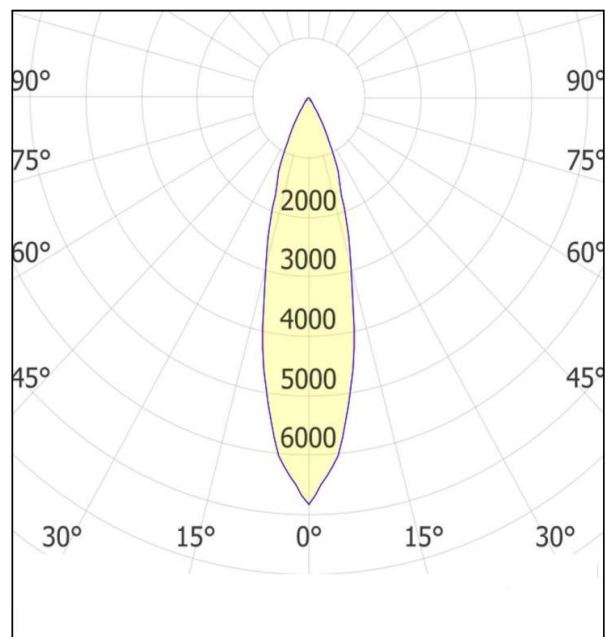

Material Characteristics

IP Class: IP65
IK Class: -
Material: PC
Ambient Temperature: -20°C<ta<+50°C
Body Color: BLACK
Product Size: 160x100x40mm

Technical Drawing

Lighting

Lumen: 540 Lm
Luminaire efficacy: 90 Lm/W
Colour Temperature: 3xCCT
Beam Angle: 60°
CRI : Ra >80
Lifetime; 30000 Hours
EEL : F

Packing Informations

Pieces/Outbox: 40
Outbox Size: 557x401x208 mm
Outbox G.W.: 13,06 Kg
Outbox Volume: 0,0465 m³
Unit Weight: 326,5 gr
Barcode : 6970233835332

Light Distribution Curve

VITO EUROPE

102 Iztochna Tangenta str. 4th Floor