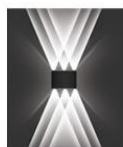

Product Data Sheet

OUTDOOR LIGHTING

BINO 6W

CODE: 3231110

Area of application

LED Outdoor Facade Lighting Fixtures for general outwall lighting applications. For Outwalls of offices, hospitals, schools, shopping malls, parks, warehouses, industrial facilities..

Product Advantages

BINO is a wall mounting lighting fixture, equipped with technology of LED sources. arrangement with 3 position switch for ranging the color temperature between 3000K, 4000K or 6500K. Intended for surface installation. Housing of polycarbonate painted in sandy white & black. Difusser made by polycarbonate.