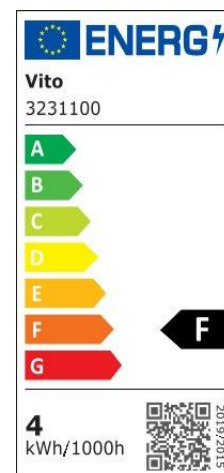

Product Data Sheet

OUTDOOR LIGHTING

BINO 4W

CODE: 3231100

Area of application

LED Outdoor Facade Lighting Fixtures for general outwall lighting applications. For Outwalls of offices, hospitals, schools, shopping malls, parks, warehouses, industrial facilities..

Product Advantages

BINO is a wall mounting lighting fixture, equipped with technology of LED sources. arrangement with 3 position switch for ranging the color temperature between 3000K, 4000K or 6500K. Intended for surface installation. Housing of polycarbonate painted in sandy white & black. Difusser made by polycarbonate.