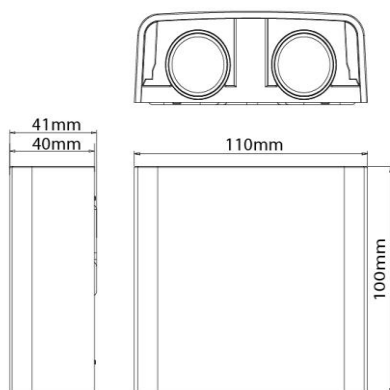

Material Characteristics

IP Class: IP65
IK Class: -
Material: PC
Ambient Temperature: -20°C<ta<+50°C
Body Color: WHITE
Product Size: 110x100x40mm

Technical Drawing

Lighting

Lumen: 360 Lm
Luminaire efficacy: 90 Lm/W
Colour Temperature: 3xCCT
Beam Angle: 60°
CRI : Ra >80
Lifetime; 30000 Hours
EEL : F

Packing Informations

Pieces/Outbox: 40
Outbox Size: 557x401x158 mm
Outbox G.W.: 10,71 Kg
Outbox Volume: 0,0353 m³
Unit Weight: 267,75 gr
Barcode : 6970233835325

Light Distribution Curve

VITO EUROPE

102 Iztochna Tangenta str. 4th Floor