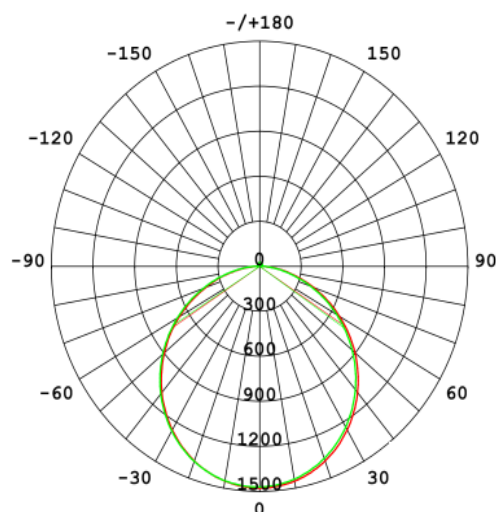

Material Characteristics

IP Class: IP65
IK Class: -
Material: PC
Ambient Temperature: -20°C<ta<+50°C
Body Color: WHITE
Product Size: 110x100x40mm

Technical Drawing

Lighting

Lumen: 360 Lm
Luminaire efficacy: 90 Lm/W
Colour Temperature: 3xCCT
Beam Angle: 60°
CRI : Ra >80
Lifetime; 30000 Hours
EEL : F

Packing Informations

Pieces/Outbox: 40
Outbox Size: 557x401x158 mm
Outbox G.W.: 10,71 Kg
Outbox Volume: 0,0353 m³
Unit Weight: 267,75 gr
Barcode : 6970233835325

Light Distribution Curve

VITO EUROPE

102 Iztochna Tangenta str. 4th Floor