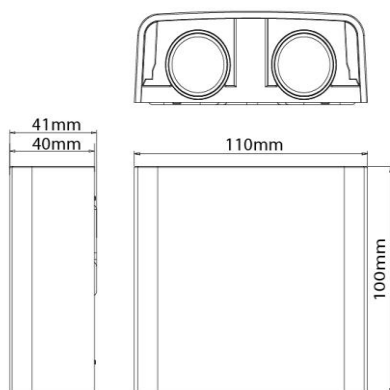

Material Characteristics

IP Class: IP65
IK Class: -
Material: PC
Ambient Temperature: -20°C<ta<+50°C
Body Color: BLACK
Product Size: 110x100x40mm

Technical Drawing

Lighting

Lumen: 360 Lm
Luminaire efficacy: 90 Lm/W
Colour Temperature: 3xCCT
Beam Angle: 60°
CRI : Ra >80
Lifetime; 30000 Hours
EEL : F

Packing Informations

Pieces/Outbox: 40
Outbox Size: 557x401x158 mm
Outbox G.W.: 10,71 Kg
Outbox Volume: 0,0353 m³
Unit Weight: 267,75 gr
Barcode : 6970233835318

Light Distribution Curve

VITO EUROPE

102 Iztochna Tangenta str. 4th Floor