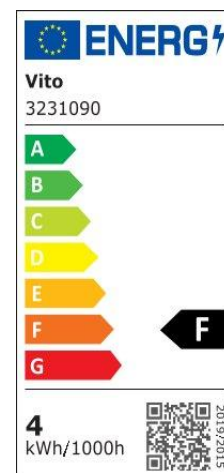

Product Data Sheet

OUTDOOR LIGHTING

BINO 4W

CODE: 3231090

Area of application

LED Outdoor Facade Lighting Fixtures for general outwall lighting applications. For Outwalls of offices, hospitals, schools, shopping malls, parks, warehouses, industrial facilities..

Product Advantages

BINO is a wall mounting lighting fixture, equipped with technology of LED sources. arrangement with 3 position switch for ranging the color temperature between 3000K, 4000K or 6500K. Intended for surface installation. Housing of polycarbonate painted in sandy white & black. Difusser made by polycarbonate.