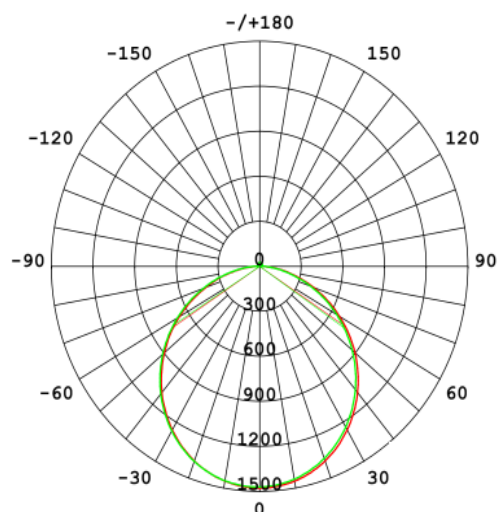

Material Characteristics

IP Class: IP65
IK Class: -
Material: PC
Ambient Temperature: -20°C<ta<+50°C
Body Color: BLACK
Product Size: 110x100x40mm

Technical Drawing

Lighting

Lumen: 360 Lm
Luminaire efficacy: 90 Lm/W
Colour Temperature: 3xCCT
Beam Angle: 60°
CRI : Ra >80
Lifetime; 30000 Hours
EEL : F

Packing Informations

Pieces/Outbox: 40
Outbox Size: 557x401x158 mm
Outbox G.W.: 10,71 Kg
Outbox Volume: 0,0353 m³
Unit Weight: 267,75 gr
Barcode : 6970233835318

Light Distribution Curve

VITO EUROPE

102 Iztochna Tangenta str. 4th Floor