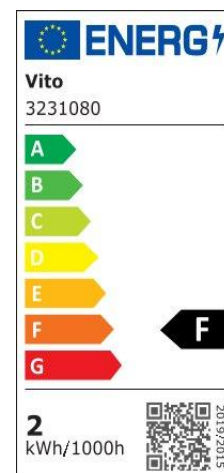

Product Data Sheet

OUTDOOR LIGHTING

BINO 2W

CODE: 3231080

Area of application

LED Outdoor Facade Lighting Fixtures for general outwall lighting applications. For Outwalls of offices, hospitals, schools, shopping malls, parks, warehouses, industrial facilities..

Product Advantages

BINO is a wall mounting lighting fixture, equipped with technology of LED sources. arrangement with 3 position switch for ranging the color temperature between 3000K, 4000K or 6500K. Intended for surface installation. Housing of polycarbonate painted in sandy white & black. Difusser made by polycarbonate.