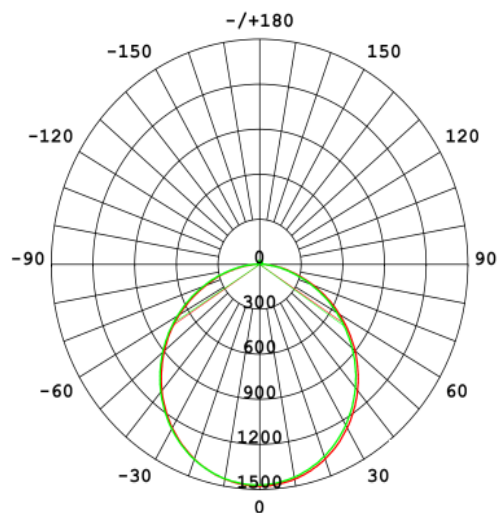

Light Distribution Curve

VITO EUROPE

102 Iztochna Tangenta str. 4th Floor

P.C. 1528, Sofia/Bulgaria

Phone: +359 2 4341575

E-mail: info@vitoeuropa.com

www.vitolighting.com