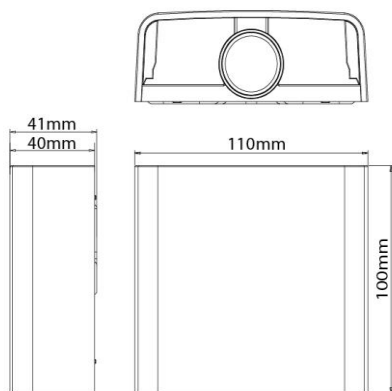

Product Data Sheet

OUTDOOR LIGHTING

BINO 2W

CODE: 3231080

Product Features

Electrical

Power: 2Watt
Voltage: 220-240V AC ~ 50/60Hz
Power Factor: >0.5
Electrical Protection: Class II
Surge Protection: --
Dimmability: NO
Switch Cycle: 30000 times

Material Characteristics

IP Class: IP65
IK Class: -
Material: PC
Ambient Temperature: -20°C<ta<+50°C
Body Color: WHITE
Product Size: 110x100x40mm

Technical Drawing

Lighting

Lumen: 180 Lm
Luminaire efficacy: 90 Lm/W
Colour Temperature: 3xCCT
Beam Angle: 60°
CRI : Ra >80
Lifetime; 30000 Hours
EEL : F

Packing Informations

Pieces/Outbox: 40
Outbox Size: 557x401x158 mm
Outbox G.W.: 9,88 Kg
Outbox Volume: 0,0353 m³
Unit Weight: 247 gr
Barcode : 6970233835301