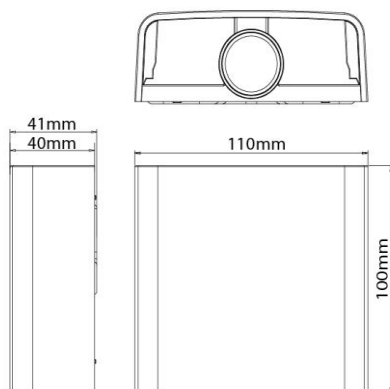

Product Data Sheet

OUTDOOR LIGHTING

BINO 2W

CODE: **3231070**

Product Features

Electrical

Power: 2Watt
Voltage: 220-240V AC ~ 50/60Hz
Power Factor: >0.5
Electrical Protection: Class II
Surge Protection: --
Dimmability: NO
Switch Cycle: 30000 times

Material Characteristics

IP Class: IP65
IK Class: -
Material: PC
Ambient Temperature: -20°C<ta<+50°C
Body Color: BLACK
Product Size: 110x100x40mm

Technical Drawing

Lighting

Lumen: 180 Lm
Luminaire efficacy: 90 Lm/W
Colour Temperature: 3xCCT
Beam Angle: 60°
CRI : Ra >80
Lifetime; 30000 Hours
EEL : F

Packing Informations

Pieces/Outbox: 40
Outbox Size: 557x401x158 mm
Outbox G.W.: 9,88 Kg
Outbox Volume: 0,0353 m³
Unit Weight: 247 gr
Barcode : 6970233835295