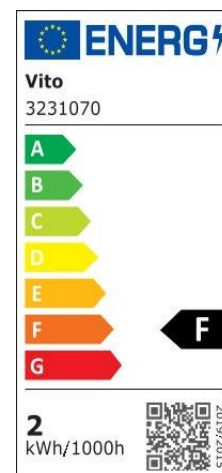

Product Data Sheet

OUTDOOR LIGHTING

BINO 2W

CODE: 3231070

Area of application

LED Outdoor Facade Lighting Fixtures for general outwall lighting applications. For Outwalls of offices, hospitals, schools, shopping malls, parks, warehouses, industrial facilities..

Product Advantages

BINO is a wall mounting lighting fixture, equipped with technology of LED sources. arrangement with 3 position switch for ranging the color temperature between 3000K, 4000K or 6500K. Intended for surface installation. Housing of polycarbonate painted in sandy white & black. Difusser made by polycarbonate.