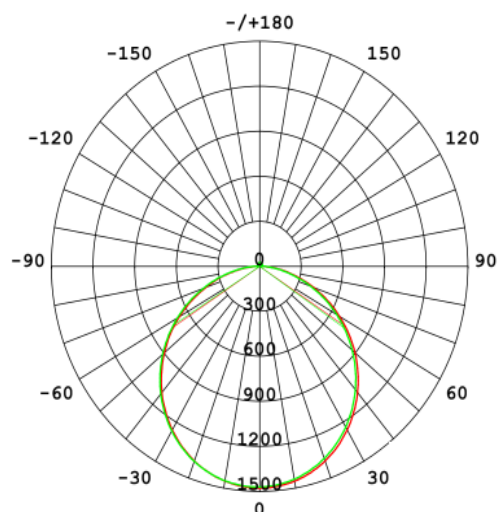

Light Distribution Curve

VITO EUROPE

102 Iztochna Tangenta str. 4th Floor

P.C. 1528, Sofia/Bulgaria

Phone: +359 2 4341575

E-mail: info@vitoeuropa.com

www.vitolighting.com