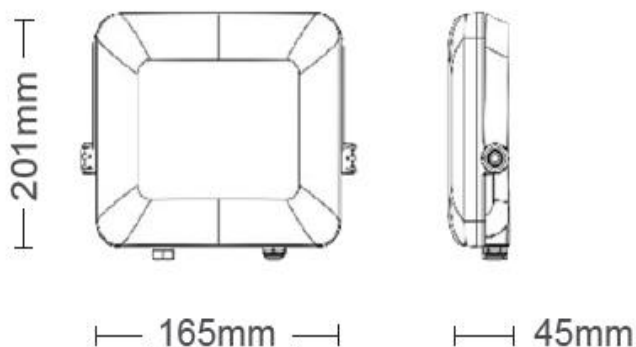

Product Data Sheet

OUTDOOR LIGHTING

TARA 50W

CODE: 3022850

Product Features

Electrical

Power (Watt): 50
Voltage: 185-265V AC ~ 50/60Hz
Power Factor: >0.9
Electrical Protection: Class I
Surge Protection: 4kV
Dimmability: NO
Switch Cycle (Times): 30000

Material Characteristics

IP Class: IP65
IK Class: IK08
Material: ALUMINIUM
Ambient Temperature: -20°C<ta<+45°C
Body Color: BLACK
Product Size (mm): 267.6x247x78.1

Technical Drawing

Lighting

Lumen (Lm): 4000
Luminaire efficacy (Lm/W): 80
Colour Temperature: 4000K (NATURAL WHITE)
Beam Angle: 120°
CRI: Ra >80
Lifetime (Hours): 30000
EEL : --

Packing Informations

Pieces/Outbox: 10
Outbox Size (mm): 540x350x360
Outbox G.W. (Kg): 12,13
Outbox Volume (m³): 0,068
Unit Weight (Gr): 1213
Barcode : 6972538046758

Light Distribution Curve

System Definition: VT/TARA/50W/SMD/4000K/IP65/PORTABLE LED FLOODLIGHT