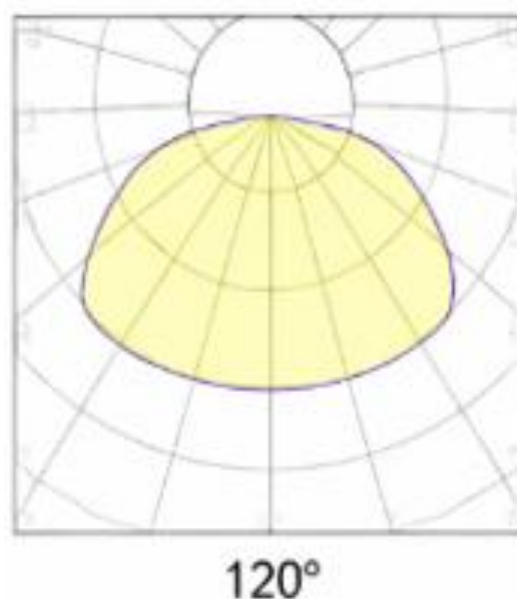

Material Characteristics

IP Class: IP65
IK Class: IK08
Material: ALUMINIUM
Ambient Temperature: -20°C<ta<+45°C
Body Color: BLACK
Product Size (mm): 267.6x247x78.1

Technical Drawing

Lighting

Lumen (Lm): 4000
Luminaire efficacy (Lm/W): 80
Colour Temperature: 4000K (NATURAL WHITE)
Beam Angle: 120°
CRI: Ra >80
Lifetime (Hours): 30000
EEL : --

Packing Informations

Pieces/Outbox: 10
Outbox Size (mm): 540x350x360
Outbox G.W. (Kg): 12,13
Outbox Volume (m³): 0,068
Unit Weight (Gr): 1213
Barcode : 6972538046758

Light Distribution Curve

System Definition: VT/TARA/50W/SMD/4000K/IP65/PORTABLE LED FLOODLIGHT