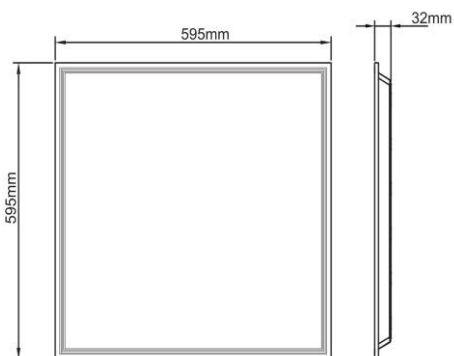

Product Data Sheet

INDOOR LIGHTING

ZAGREY 36W

CODE: 2430020

Product Features

Electrical

Power (Watt): 36
Voltage: 170-265V AC ~ 50/60Hz
Power Factor: >0.9
Electrical Protection: Class II
Surge Protection: --
Dimmability: NO
Switch Cycle (Times): 50000

Material Characteristics

IP Class: IP20
IK Class: -
Material: Iron-sheet
Ambient Temperature: -20°C<ta<+45°C
Body Color: WHITE
Product Size (mm): 595x595x33

Technical Drawing

Lighting

Lumen (Lm): 4750
Luminaire efficacy (Lm/W): 131,9
Colour Temperature: 6500K (COOL WHITE)
Beam Angle: 120°
CRI: Ra >80
Lifetime (Hours); 50000
EEL : D

Packing Informations

Pieces/Outbox: 10
Outbox Size (mm): 645x400x635
Outbox G.W. (Kg): 16,32
Outbox Volume (m³): 0,1638
Unit Weight (Gr): 1632
Barcode : 6972538046826

Light Distribution Curve

120°

System Definition: VT/ZAGREY/36W/6500K/595X595MM/BACKLIGHT LEDPANEL

VITO EUROPE

102 Iztochna Tangenta str. 4th Floor

P.C. 1528, Sofia/Bulgaria

Phone: +359 2 4341575

E-mail: info@vitoeurope.com

www.vitolighting.com