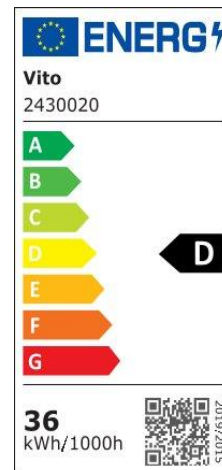

# Product Data Sheet

INDOOR LIGHTING

ZAGREY 36W

CODE: 2430020

YEARS  
**5**  
WARRANTY

### Electrical

Power (Watt): 36
Voltage: 170-265V AC ~ 50/60Hz
Power Factor: >0.9
Electrical Protection: Class II
Surge Protection: --
Dimmability: NO
Switch Cycle (Times): 50000

### Material Characteristics

IP Class: IP20
IK Class: -
Material: Iron-sheet
Ambient Temperature: -20°C<ta<+45°C
Body Color: WHITE
Product Size (mm): 595x595x33

### Lighting

Lumen (Lm): 4750
Luminaire efficacy (Lm/W): 131,9
Colour Temperature: 6500K (COOL WHITE)
Beam Angle: 120°
CRI: Ra >80
Lifetime (Hours); 50000
EEL : D