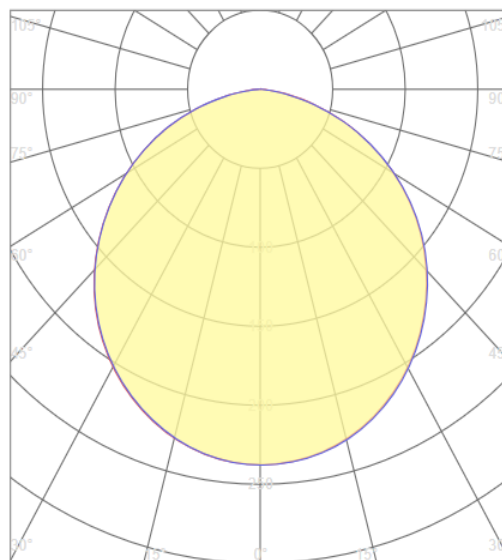

Material Characteristics

IP Class: IP20
IK Class: -
Material: Aluminum
Ambient Temperature: -20°C<ta<+40°C
Body Color: WHITE
Product Size (mm): 50x80x1200

Technical Drawing

Lighting

Lumen (Lm): 4410
Luminaire efficacy (Lm/W): 105
Colour Temperature: 4000K (NATURAL WHITE)
Beam Angle: 120°
CRI: Ra >80
Lifetime (Hours): 50000
EEL : E

Packing Informations

Pieces/Outbox: 1
Outbox Size (mm): 70x1310x100
Outbox G.W. (Kg): 2,76
Outbox Volume (m³): 0,0092
Unit Weight (Gr): 2760
Barcode : 8698553617305

Light Distribution Curve

System Definition: PROFILED-SL/SUR/40K/WHT/42W/4410LM/5X8X120CM