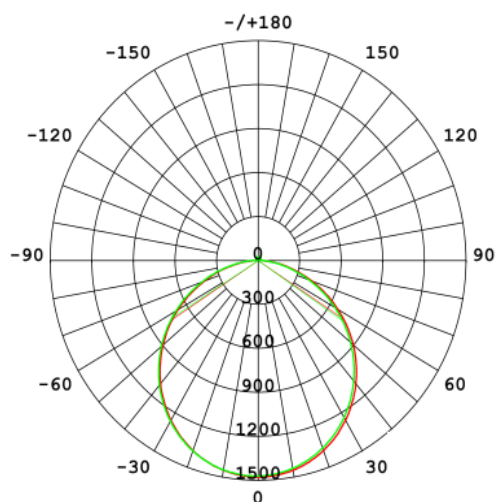

Beam Angle: 120°

CRI : Ra >80

Lifetime; 50000 Hours

EEL : E

Packing Informations

Pieces/Outbox: 1

Outbox Size: 70x1310x100 mm

Outbox G.W.: 2,76 Kg

Outbox Volume: 0,0092 m³

Unit Weight: 2760 gr

Barcode : 8698553617299

Technical Drawing

Light Distribution Curve

VITO EUROPE

102 Iztochna Tangenta str. 4th Floor

P.C. 1528, Sofia/Bulgaria