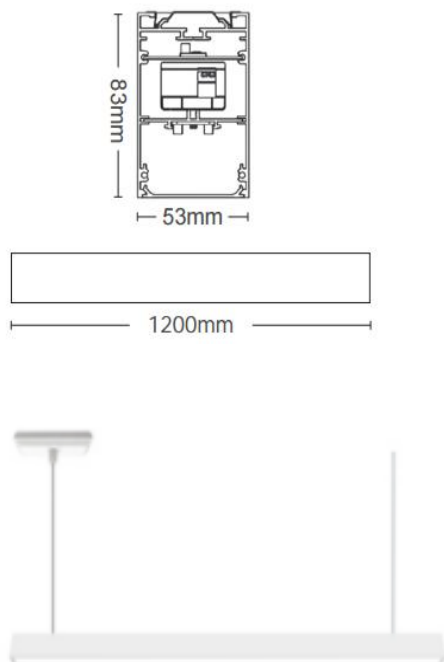

Material: Aluminium + PC

Ambient Temperature: -20°C<ta<+40°C

Body Color:

Product Size: 53x83x1200mm

Lighting

Lumen: 4200 Lm

Luminaire efficacy: 105 Lm/W

Colour Temperature: 3000K (WARM WHITE)

Beam Angle: 120°

CRI : Ra >80

Lifetime; 50000 Hours

EEL : E

Packing Informations

Pieces/Outbox: 1

Outbox Size: 70x1310x100 mm

Outbox G.W.: 2,76 Kg

Outbox Volume: 0,0092 m³

Unit Weight: 2760 gr

Barcode : 8698553617299

Technical Drawing

Light Distribution Curve

VITO EUROPE

102 Iztochna Tangenta str. 4th Floor

P.C. 1528, Sofia/Bulgaria