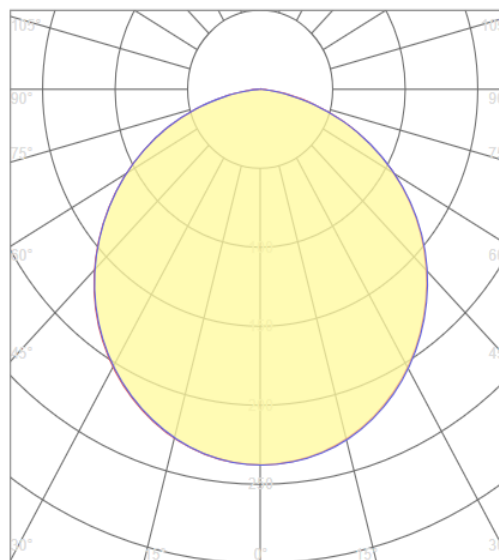

Material Characteristics

IP Class: IP20
IK Class: -
Material: Aluminum
Ambient Temperature: -20°C<ta<+40°C
Body Color: WHITE
Product Size (mm): 50x80x910

Technical Drawing

Lighting

Lumen (Lm): 3360
Luminaire efficacy (Lm/W): 105
Colour Temperature: 4000K (NATURAL WHITE)
Beam Angle: 120°
CRI: Ra >80
Lifetime (Hours): 50000
EEL : E

Packing Informations

Pieces/Outbox: 1
Outbox Size (mm): 70x1030x100
Outbox G.W. (Kg): 2,32
Outbox Volume (m³): 0,0072
Unit Weight (Gr): 2320
Barcode : 8698553617183

Light Distribution Curve

System Definition: PROFILED-SL/SUR/40K/WHT/32W/3360LM/5x8X91CM