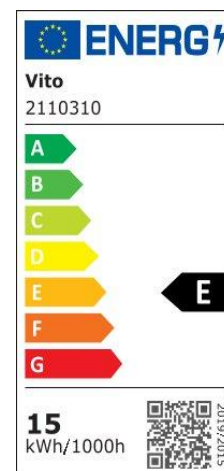

# Product Data Sheet

INDOOR LIGHTING

LORELEI 15W

CODE: 2110310

#### Electrical

Power (Watt): 15
Voltage: 220-240V AC ~ 50/60Hz
Power Factor: >0.6
Electrical Protection: Class II
Surge Protection: --
Dimmability: NO
Switch Cycle (Times): 25000

#### Material Characteristics

IP Class: IP44
IK Class: -
Material: Aluminum+PC
Ambient Temperature: -20°C<ta<+45°C
Body Color: Chrome
Product Size (mm): 605x53x65