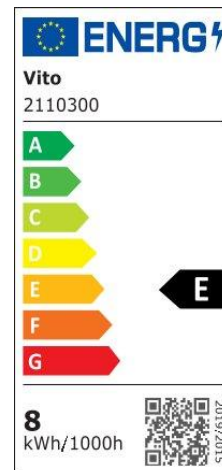

Product Data Sheet

INDOOR LIGHTING

LORELEI 8W

CODE: 2110300

Area of application

LED MIRROR & PICTURE LAMP FOR BATHROOMS

Product Advantages

LORELEI is a waterproof bathroom lighting fixture, equipped with backlit technology of SANAN LED sources. Housing of aluminum board & metal sheet electrostatically painted with sandblasted finishing in sand white. Diffuser made by PC. On the side of the fixture there is a switch ON OFF which gives the option to switch the light ON or OFF without the use of a central switch.

Product Data Sheet

INDOOR LIGHTING

LORELEI 8W

CODE: **2110300**

Product Features

Electrical

Power (Watt): 8
Voltage: 220-240V AC ~ 50/60Hz
Power Factor: >0.6
Electrical Protection: Class II
Surge Protection: --
Dimmability: NO
Switch Cycle (Times): 25000

Material Characteristics

IP Class: IP44
IK Class: -
Material: Aluminum+PC
Ambient Temperature: -20°C<ta<+45°C
Body Color: Chrome
Product Size (mm): 415x53x65

Technical Drawing

--

Lighting

Lumen (Lm): 800
Luminaire efficacy (Lm/W): 100
Colour Temperature: 4000K (NATURAL WHITE)
Beam Angle: 120°
CRI: Ra >85
Lifetime (Hours); 25000
EEL : E

Packing Informations

Pieces/Outbox: 10
Outbox Size (mm): 445x310x170
Outbox G.W. (Kg): 4,45
Outbox Volume (m ³): 0,0235
Unit Weight (Gr): 445
Barcode : 6970233831907

Light Distribution Curve

--

System Definition: VT/LORELEI/8W/4000K/40CM/IP44/CHROME/MIR&PIC.LAMP