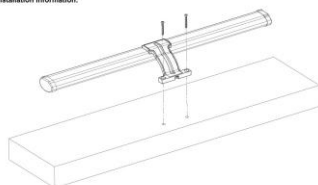

Material: PC

Ambient Temperature: -20°C<ta<+45°C

Body Color: Chrome

Product Size (mm): 400x109x55.5

Technical Drawing

Product size:

Installation information:

Lighting

Pieces/Outbox: 20

Outbox Size (mm): 640x340x270

Outbox G.W. (Kg): 5,25

Outbox Volume (m³): 0,0588

Unit Weight (Gr): 262,5

Barcode : 6970233831891

Light Distribution Curve

System Definition: VT/ADELLA/8W/4000K/40CM/IP44/CHROME/MIR&PIC.LAMP