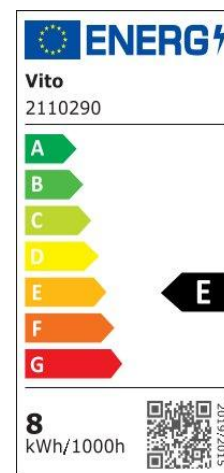

Product Data Sheet

INDOOR LIGHTING

ADELLA 8W

CODE: 2110290

Area of application

LED MIRROR & PICTURE LAMP FOR BATHROOMS

Product Advantages

ADELLA is a waterproof bathroom lighting fixture, equipped with backlit technology of SANAN LED sources. Housing of aluminum board & metal sheet painted with sandblasted finishing in chrome. Diffuser made by PC. It is intended to be installed on the top of the furnitures and not on the mirror or the wall.