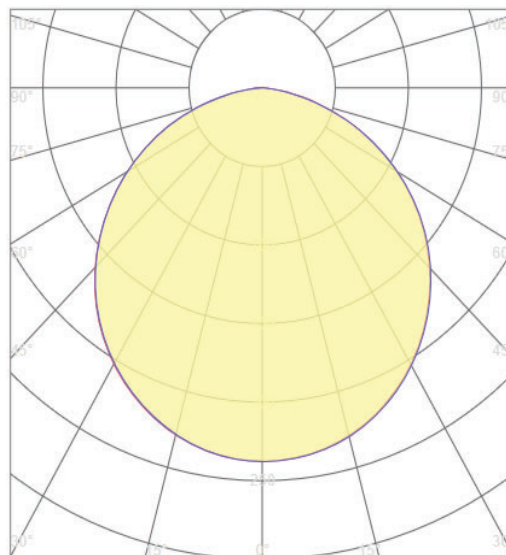

Material: Aluminum+PC

Ambient Temperature: -20°C<ta<+45°C

Body Color: BLACK

Product Size: 600x101x44mm

Technical Drawing

Lighting

Lumen: 1080 Lm

Luminaire efficacy: 90 Lm/W

Colour Temperature: 4000K (NATURAL WHITE)

Beam Angle: 120°

CRI : Ra >85

Lifetime; 25000 Hours

EEL : F

Packing Informations

Pieces/Outbox: 20

Outbox Size: 640x528x270 mm

Outbox G.W.: 8,3 Kg

Outbox Volume: 0,0912 m³

Unit Weight: 415 gr

Barcode : 6970233831884

Light Distribution Curve

VITO EUROPE

102 Iztochna Tangenta str. 4th Floor

P.C. 1528, Sofia/Bulgaria