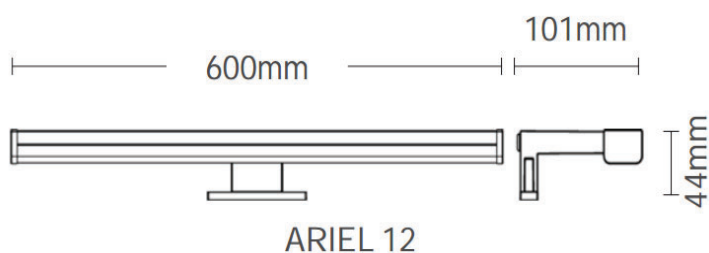

Material: Aluminum+PC

Ambient Temperature: -20°C<ta<+45°C

Body Color: BLACK

Product Size: 600x101x44mm

Technical Drawing

Lighting

Lumen: 1080 Lm

Luminaire efficacy: 90 Lm/W

Colour Temperature: 4000K (NATURAL WHITE)

Beam Angle: 120°

CRI : Ra >85

Lifetime; 25000 Hours

EEL : F

Packing Informations

Pieces/Outbox: 20

Outbox Size: 640x528x270 mm

Outbox G.W.: 8,3 Kg

Outbox Volume: 0,0912 m³

Unit Weight: 415 gr

Barcode : 6970233831884

Light Distribution Curve

VITO EUROPE

102 Iztochna Tangenta str. 4th Floor

P.C. 1528, Sofia/Bulgaria