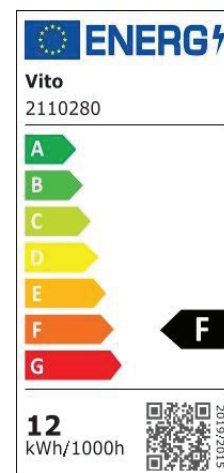

Product Data Sheet

INDOOR LIGHTING

ARIEL 12W

CODE: 2110280

Area of application

LED MIRROR & PICTURE LAMP FOR BATHROOMS

Product Advantages

ARIEL is a waterproof bathroom lighting fixture, equipped with backlit technology of SANAN LED sources. Housing of aluminum board & metal sheet electrostatically painted with sandblasted finishing in black. Diffuser made by PC. 3 ways of installation: a) on the mirror, b) on the furniture, c) on the wall. For all three different ways of installation the necessary accessories are included in the package.

Power Factor: >0.6

Electrical Protection: Class II

Surge Protection: --

Dimmability: NO

Switch Cycle: 25000 times

Material Characteristics

IP Class: IP44

IK Class: -

Material: Aluminum+PC

Ambient Temperature: -20°C<ta<+45°C

Body Color: BLACK

Product Size: 600x101x44mm

Technical Drawing

Lighting

Lumen: 1080 Lm

Luminaire efficacy: 90 Lm/W

Colour Temperature: 4000K (NATURAL WHITE)

Beam Angle: 120°

CRI : Ra >85

Lifetime; 25000 Hours

EEL : F

Packing Informations

Pieces/Outbox: 20

Outbox Size: 640x528x270 mm