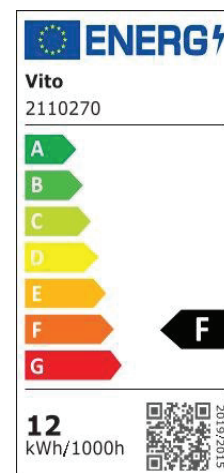

Product Data Sheet

INDOOR LIGHTING

ARIEL 12W

CODE: 2110270

Area of application

LED MIRROR & PICTURE LAMP FOR BATHROOMS

Product Advantages

ARIEL is a waterproof bathroom lighting fixture, equipped with backlit technology of SANAN LED sources. Housing of aluminum board & metal sheet electrostatically painted with sandblasted finishing in chrome. Diffuser made by PC. 3 ways of installation: a) on the mirror, b) on the furniture, c) on the wall. For all three different ways of installation the necessary accessories are included in the package.

Power Factor: >0.6

Electrical Protection: Class II

Surge Protection: --

Dimmability: NO

Switch Cycle: 25000 times

Material Characteristics

IP Class: IP44

IK Class: -

Material: Aluminum+PC

Ambient Temperature: -20°C<ta<+45°C

Body Color: Mat Chrome

Product Size: 600x101x44mm

Technical Drawing

Lighting

Lumen: 1080 Lm

Luminaire efficacy: 90 Lm/W

Colour Temperature: 4000K (NATURAL WHITE)

Beam Angle: 120°

CRI : Ra >85

Lifetime; 25000 Hours

EEL : F

Packing Informations

Pieces/Outbox: 20

Outbox Size: 640x528x270 mm