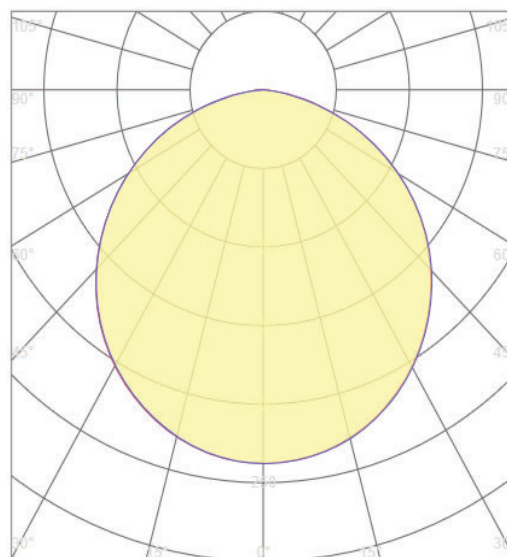

Material: Aluminum+PC

Ambient Temperature: -20°C<ta<+45°C

Body Color: Mat Chrome

Product Size: 600x101x44mm

Technical Drawing

Lighting

Lumen: 1080 Lm

Luminaire efficacy: 90 Lm/W

Colour Temperature: 4000K (NATURAL WHITE)

Beam Angle: 120°

CRI : Ra >85

Lifetime; 25000 Hours

EEL : F

Packing Informations

Pieces/Outbox: 20

Outbox Size: 640x528x270 mm

Outbox G.W.: 8,3 Kg

Outbox Volume: 0,0912 m³

Unit Weight: 415 gr

Barcode : 6970233831877

Light Distribution Curve

VITO EUROPE

102 Iztochna Tangenta str. 4th Floor

P.C. 1528, Sofia/Bulgaria