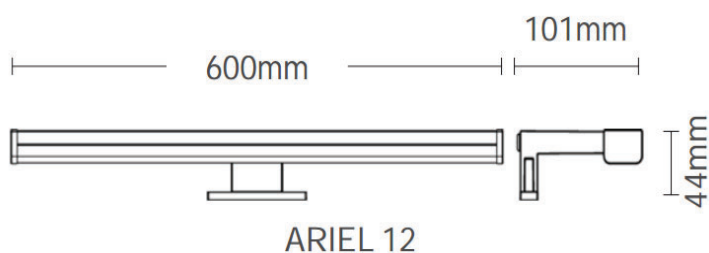

Material: Aluminum+PC

Ambient Temperature: -20°C<ta<+45°C

Body Color: Mat Chrome

Product Size: 600x101x44mm

Technical Drawing

Lighting

Lumen: 1080 Lm

Luminaire efficacy: 90 Lm/W

Colour Temperature: 4000K (NATURAL WHITE)

Beam Angle: 120°

CRI : Ra >85

Lifetime; 25000 Hours

EEL : F

Packing Informations

Pieces/Outbox: 20

Outbox Size: 640x528x270 mm

Outbox G.W.: 8,3 Kg

Outbox Volume: 0,0912 m³

Unit Weight: 415 gr

Barcode : 6970233831877

Light Distribution Curve

VITO EUROPE

102 Iztochna Tangenta str. 4th Floor

P.C. 1528, Sofia/Bulgaria