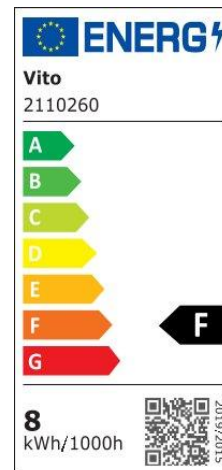

Product Data Sheet

INDOOR LIGHTING

ARIEL 8W

CODE: 2110260

Area of application

LED MIRROR & PICTURE LAMP FOR BATHROOMS

Product Advantages

ARIEL is a waterproof bathroom lighting fixture, equipped with backlit technology of SANAN LED sources. Housing of aluminum board & metal sheet electrostatically painted with sandblasted finishing in black. Diffuser made by PC. 3 ways of installation: a) on the mirror, b) on the furniture, c) on the wall. For all three different ways of installation the necessary accessories are included in the package.

Product Data Sheet

INDOOR LIGHTING

ARIEL 8W

CODE: **2110260**

Product Features

Electrical

Power (Watt): 8
Voltage: 220-240V AC ~ 50/60Hz
Power Factor: >0.6
Electrical Protection: Class II
Surge Protection: --
Dimmability: NO
Switch Cycle (Times): 25000

Material Characteristics

IP Class: IP44
IK Class: -
Material: Aluminum+PC
Ambient Temperature: -20°C<ta<+45°C
Body Color: BLACK
Product Size (mm): 400x101x44

Technical Drawing

Lighting

Lumen (Lm): 680
Luminaire efficacy (Lm/W): 85
Colour Temperature: 4000K (NATURAL WHITE)
Beam Angle: 120°
CRI: Ra >85
Lifetime (Hours); 25000
EEL : F

Packing Informations

Pieces/Outbox: 20
Outbox Size (mm): 528x440x270
Outbox G.W. (Kg): 6,36
Outbox Volume (m ³): 0,0627
Unit Weight (Gr): 318
Barcode : 6970233831860

Light Distribution Curve

System Definition: VT/ARIEL/8W/4000K/40CM/IP44/BLACK/MIR&PIC.LAMP