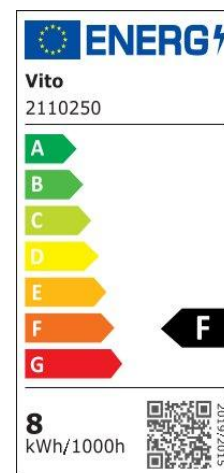

Product Data Sheet

INDOOR LIGHTING

ARIEL 8W

CODE: 2110250

Area of application

LED MIRROR & PICTURE LAMP FOR BATHROOMS

Product Advantages

ARIEL is a waterproof bathroom lighting fixture, equipped with backlit technology of SANAN LED sources. Housing of aluminum board & metal sheet electrostatically painted with sandblasted finishing in chrome. Diffuser made by PC. 3 ways of installation: a) on the mirror, b) on the furniture, c) on the wall. For all three different ways of installation the necessary accessories are included in the package.