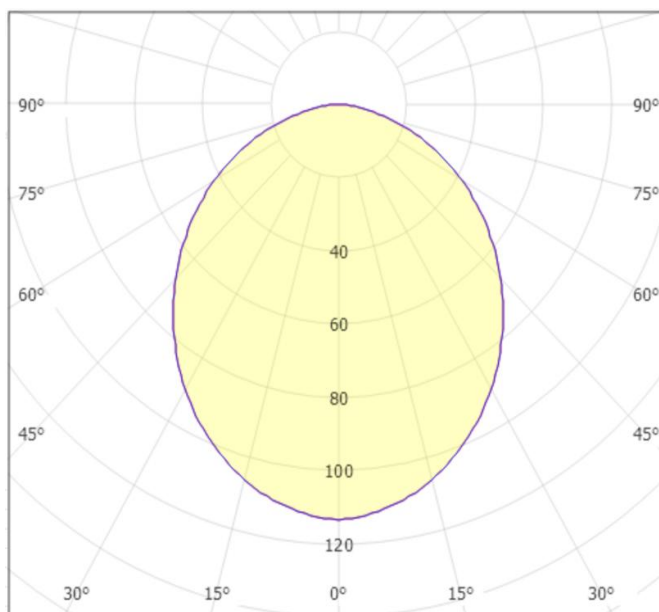

Material Characteristics

IP Class: IP20
IK Class: -
Material: Aluminum
Ambient Temperature: -20°C<ta<+40°C
Body Color: CLEAR
Product Size: 193x193x23

Technical Drawing

Lighting

Lumen: 4320 Lm
Luminaire efficacy: 135 Lm/W
Colour Temperature: 3x CCT (3000K/4200K/6500K)
Beam Angle: 120°
CRI : Ra >80
Lifetime; 20000 Hours
EEL : D

Packing Informations

Pieces/Outbox: 24
Outbox Size: 575x260x300 mm
Outbox G.W.: 4,36 Kg
Outbox Volume: 0,0449 m³
Unit Weight: 181,67 gr
Barcode : 6977231354056

Light Distribution Curve

System Definition: VT/MODI/32W/3CCT/4480LM/193*193*23MM/LED MODULE