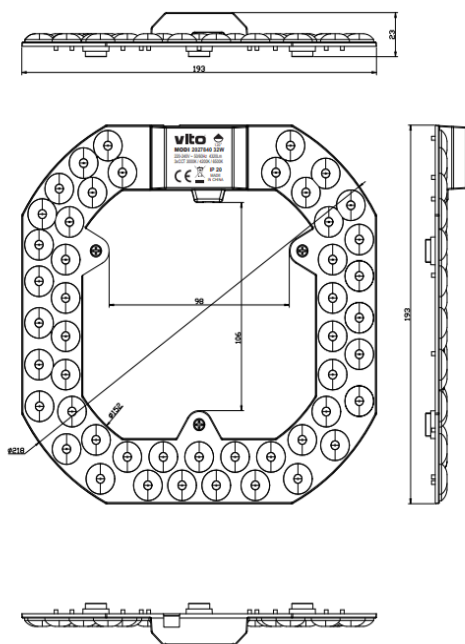

Material Characteristics

IP Class: IP20
IK Class: -
Material: Aluminum
Ambient Temperature: -20°C<ta<+40°C
Body Color: CLEAR
Product Size: 193x193x23

Technical Drawing

Lighting

Lumen: 4320 Lm
Luminaire efficacy: 135 Lm/W
Colour Temperature: 3x CCT (3000K/4200K/6500K)
Beam Angle: 120°
CRI : Ra >80
Lifetime; 20000 Hours
EEL : D

Packing Informations

Pieces/Outbox: 24
Outbox Size: 575x260x300 mm
Outbox G.W.: 4,36 Kg
Outbox Volume: 0,0449 m³
Unit Weight: 181,67 gr
Barcode : 6977231354056

Light Distribution Curve

System Definition: VT/MODI/32W/3CCT/4480LM/193*193*23MM/LED MODULE