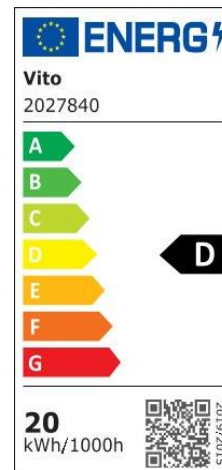

Product Data Sheet

INDOOR LIGHTING

MODI 32W

CODE: 2027840

Area of application

LED Module with 3CCT Function to be used in a suitable lighting fixture inside

Product Advantages

MODI series LED modules with 3CCT function to be easily installed and used inside ordinary lighting fixtures

Product Data Sheet

INDOOR LIGHTING

MODI 32W

CODE: 2027840

Product Features

Electrical

Power: 32Watt
Voltage: 220-240V AC ~ 50/60Hz
Power Factor: >0.5
Electrical Protection: Class II
Surge Protection: --
Dimmability: NO
Switch Cycle: 20000 times

Material Characteristics

IP Class: IP20
IK Class: -
Material: Aluminum
Ambient Temperature: -20°C<ta<+40°C
Body Color: CLEAR
Product Size: 193x193x23

Technical Drawing

Lighting

Lumen: 4320 Lm
Luminaire efficacy: 135 Lm/W
Colour Temperature: 3x CCT (3000K/4200K/6500K)
Beam Angle: 120°
CRI : Ra >80
Lifetime; 20000 Hours
EEL : D

Packing Informations

Pieces/Outbox: 24
Outbox Size: 575x260x300 mm
Outbox G.W.: 4,36 Kg
Outbox Volume: 0,0449 m³
Unit Weight: 181,67 gr
Barcode : 6977231354056

Light Distribution Curve

System Definition: VT/MODI/32W/3CCT/4480LM/193*193*23MM/LED MODULE