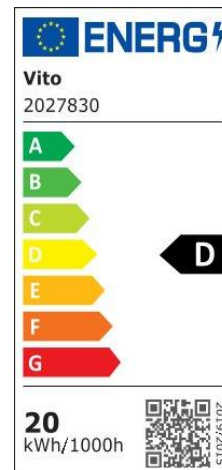

Product Data Sheet

INDOOR LIGHTING

MODI 20W

CODE: 2027830

Area of application

LED Module with 3CCT Function to be used in a suitable lighting fixture inside

Product Advantages

MODI series LED modules with 3CCT function to be easily installed and used inside ordinary lighting fixtures

Product Data Sheet

INDOOR LIGHTING

MODI 20W

CODE: 2027830

Product Features

Electrical

Power: 20Watt
Voltage: 220-240V AC ~ 50/60Hz
Power Factor: >0.5
Electrical Protection: Class II
Surge Protection: --
Dimmability: NO
Switch Cycle: 20000 times

Material Characteristics

IP Class: IP20
IK Class: -
Material: Aluminum
Ambient Temperature: -20°C<ta<+40°C
Body Color: CLEAR
Product Size: 133x133x22

Technical Drawing

Lighting

Lumen: 2700 Lm
Luminaire efficacy: 135 Lm/W
Colour Temperature: 3x CCT (3000K/4200K/6500K)
Beam Angle: 120°
CRI : Ra >80
Lifetime; 20000 Hours
EEL : D

Packing Informations

Pieces/Outbox: 24
Outbox Size: 550x200x240 mm
Outbox G.W.: 3,12 Kg
Outbox Volume: 0,0264 m³
Unit Weight: 130 gr
Barcode : 6977231354049

Light Distribution Curve

System Definition: VT/MODI/20W/3CCT/2800LM/133*133*22MM/LED MODULE