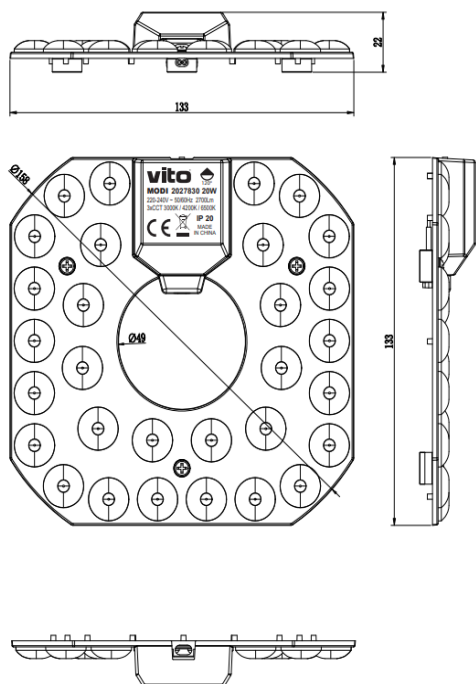

Material Characteristics

IP Class: IP20
IK Class: -
Material: Aluminum
Ambient Temperature: -20°C<ta<+40°C
Body Color: CLEAR
Product Size: 133x133x22

Technical Drawing

Lighting

Lumen: 2700 Lm
Luminaire efficacy: 135 Lm/W
Colour Temperature: 3x CCT (3000K/4200K/6500K)
Beam Angle: 120°
CRI : Ra >80
Lifetime; 20000 Hours
EEL : D

Packing Informations

Pieces/Outbox: 24
Outbox Size: 550x200x240 mm
Outbox G.W.: 3,12 Kg
Outbox Volume: 0,0264 m³
Unit Weight: 130 gr
Barcode : 6977231354049

Light Distribution Curve

System Definition: VT/MODI/20W/3CCT/2800LM/133*133*22MM/LED MODULE