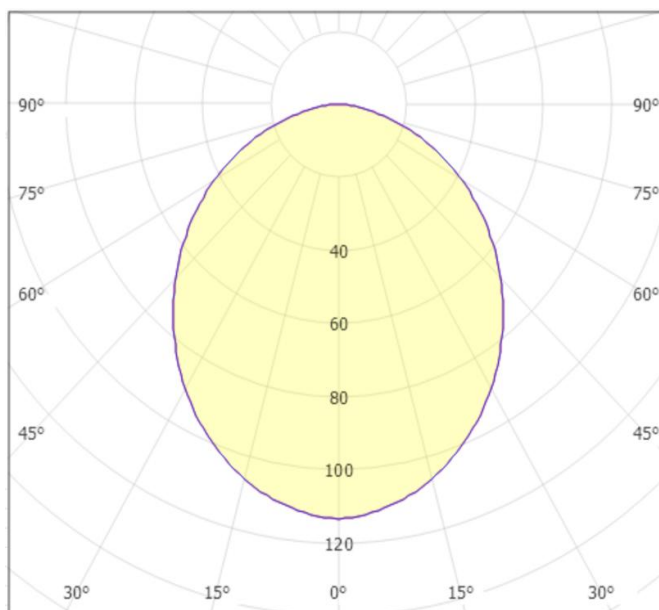

Material Characteristics

IP Class: IP20
IK Class: -
Material: Aluminum
Ambient Temperature: -20°C<ta<+40°C
Body Color: CLEAR
Product Size: 133x133x22

Technical Drawing

Lighting

Lumen: 2700 Lm
Luminaire efficacy: 135 Lm/W
Colour Temperature: 3x CCT (3000K/4200K/6500K)
Beam Angle: 120°
CRI : Ra >80
Lifetime; 20000 Hours
EEL : D

Packing Informations

Pieces/Outbox: 24
Outbox Size: 550x200x240 mm
Outbox G.W.: 3,12 Kg
Outbox Volume: 0,0264 m³
Unit Weight: 130 gr
Barcode : 6977231354049

Light Distribution Curve

System Definition: VT/MODI/20W/3CCT/2800LM/133*133*22MM/LED MODULE