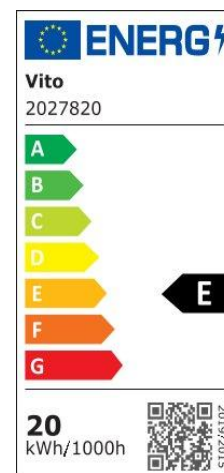

Product Data Sheet

INDOOR LIGHTING

JULIA-L 20W

CODE: 2027820

Area of application

LED Ceiling Lamp with 3CCT Function and 2xRings included.

Indoor&outdoor lighting applications for ceilings of corridors/rooms in homes, shopping malls, commercial areas..

Product Advantages

JULIA-L is a LED Ceiling Fixture presents a design flexibility with 3xCCT Function and 2 different Black/White colors of Rings in its package.