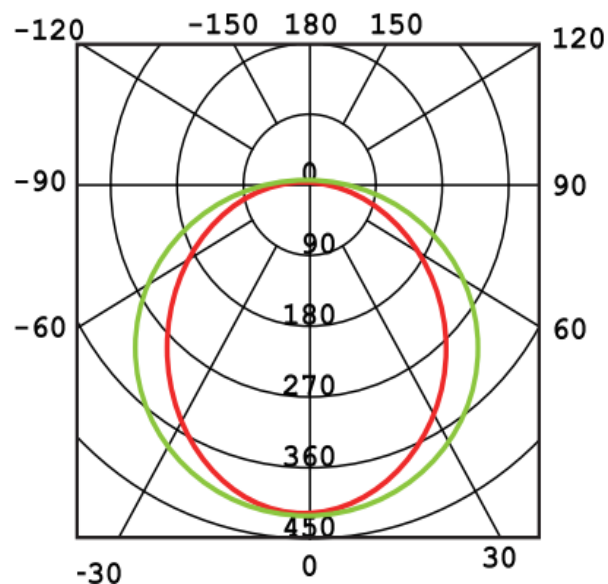

Light Distribution Curve

VITO EUROPE

102 Iztochna Tangenta str. 4th Floor

P.C. 1528, Sofia/Bulgaria

Phone: +359 2 4341575

E-mail: info@vitoeuropa.com

www.vitolighting.com