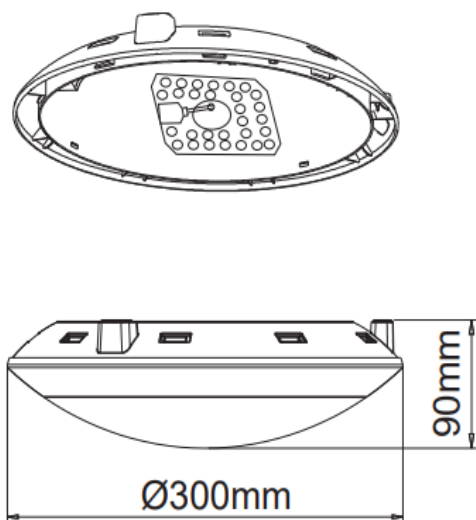

#### Material Characteristics

IP Class: IP54

IK Class: -

Material: Aluminum

Ambient Temperature: -20°C < ta < +40°C

Body Color: WHITE (+BLACK RING)

Product Size: Ø300x90mm

#### Technical Drawing

#### Packing Informations

Pieces/Outbox: 10

Outbox Size: 633x507x328 mm

Outbox G.W.: 8,85 Kg

Outbox Volume: 0,1053 m<sup>3</sup>

Unit Weight: 885 gr

Barcode : 6977231353325