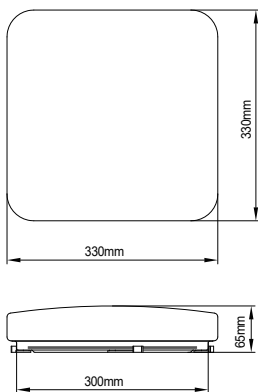

CODE: **2027660**

Product Features

Power: 18W

Luminaire efficacy: 100 lm/W

Luminous flux: 1800lm

Colour temperature: 3xCCT (3000K/4000K/6500K)

Beam angle: 120°

IP Class: IP20

Ambient operating temperature: -20+45 °C

Guarantee: 2 years

Packing Informations

Dimensions: 690x360x350mm

Volume: 0.087m³

Gross Weight: 8.4kgr

Pieces/box: 10