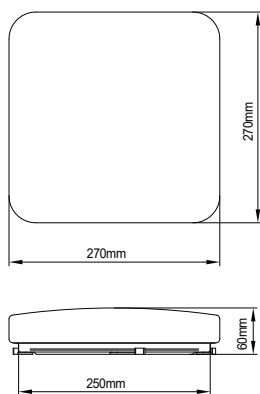

CODE: **2027650**

Product Features

Power: 12W

Luminaire efficacy: 100 lm/W

Luminous flux: 1200lm

Colour temperature: 3xCCT (3000K/4000K/6500K)

Beam angle: 120°

IP Class: IP20

Ambient operating temperature: -20+45 °C

Guarantee: 2 years

Packing Informations

Dimensions: 650x570x300mm

Volume: 0.111m³

Gross Weight: 11.8kg

Pieces/box: 20