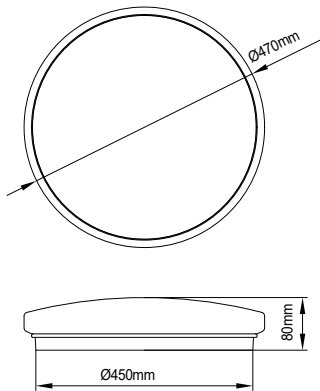

CODE: **2027640**

Product Features

Power: 36W

Luminaire efficacy: 100 lm/W

Luminous flux: 3600lm

Colour temperature: 3xCCT (3000K/4000K/6500K)

Beam angle: 120°

IP Class: IP20

Ambient operating temperature: -20+45 °C

Guarantee: 2 years

Packing Informations

Dimensions: 520x470x550mm

Volume: 0.134m³

Gross Weight: 8.3kgr

Pieces/box: 5