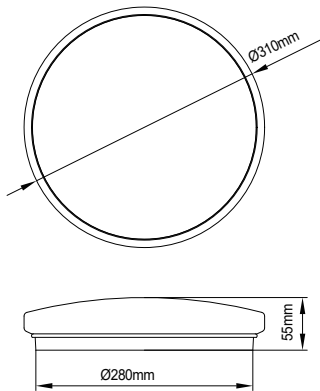

CODE: **2027620**

Product Features

Power: 18W

Luminaire efficacy: 100 lm/W

Luminous flux: 1800lm

Colour temperature: 3xCCT (3000K/4000K/6500K)

Beam angle: 120°

IP Class: IP20

Ambient operating temperature: -20+45 °C

Guarantee: 2 years

Packing Informations

Dimensions: 650x350x345mm

Volume: 0.078m³

Gross Weight: 6.3kgr

Pieces/box: 10