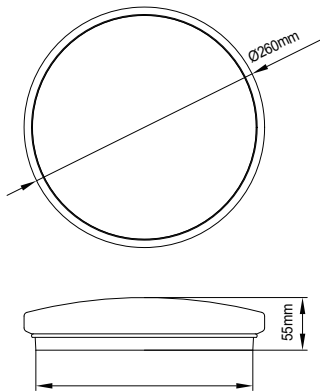

CODE: **2027610**

Product Features

Power: 12W

Luminaire efficacy: 100 lm/W

Luminous flux: 1200lm

Colour temperature: 3xCCT (3000K/4000K/6500K)

Beam angle: 120°

IP Class: IP20

Ambient operating temperature: -20+45 °C

Guarantee: 2 years

Packing Informations

Dimensions: 680x550x300mm

Volume: 0.112m³

Gross Weight: 9.7kgr

Pieces/box: 20