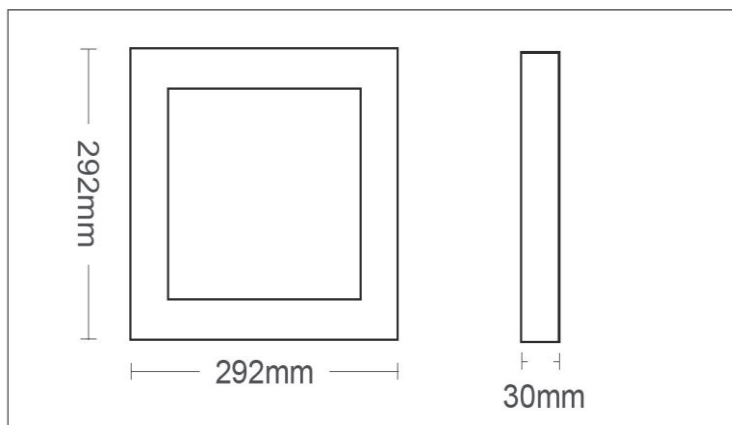

Material: PP

Ambient Temperature: -20°C<ta<+40°C

Body Color: WHITE

Product Size: 287x30,7x287mm

Technical Drawing

Lighting

Lumen: 2640 Lm

Luminaire efficacy: 110 Lm/W

Colour Temperature: 6000K (COOL WHITE)

Beam Angle: 120°

CRI : Ra >85

Lifetime; 30000 Hours

EEI : E

Packing Informations

Pieces/Outbox: 20

Outbox Size: 620x375x320 mm

Outbox G.W.: 10,46 Kg

Outbox Volume: 0,0744 m³

Unit Weight: 523 gr

Barcode : 6970233831518

Light Distribution Curve

VITO EUROPE

102 Iztochna Tangenta str. 4th Floor

P.C. 1528, Sofia/Bulgaria