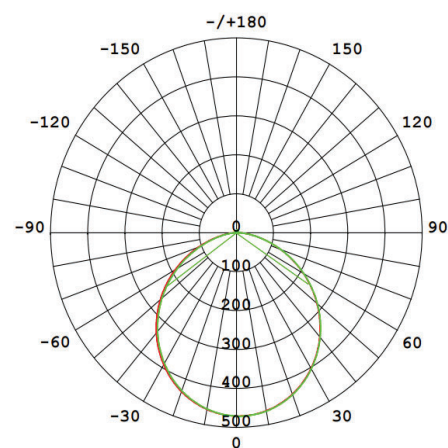

Light Distribution Curve

VITO EUROPE

102 Iztochna Tangenta str. 4th Floor

P.C. 1528, Sofia/Bulgaria

Phone: +359 2 4341575

E-mail: info@vitoeurope.com

www.vitolighting.com