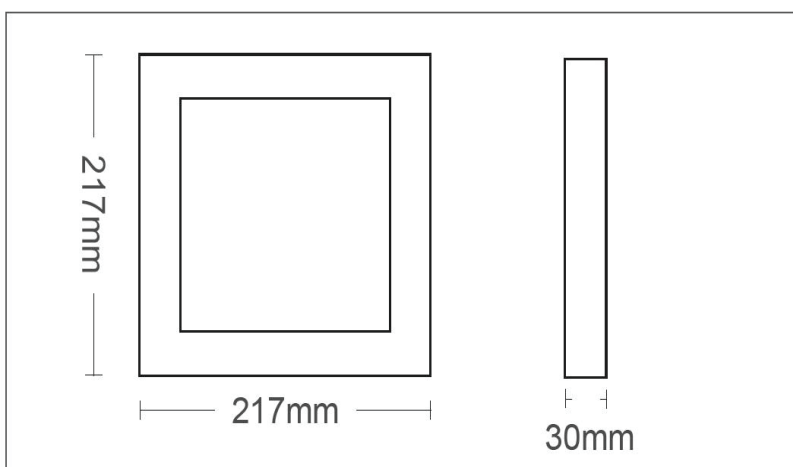

Material: PP

Ambient Temperature: -20°C<ta<+40°C

Body Color: WHITE

Product Size: 214x31x214mm

Technical Drawing

Lighting

Lumen: 1980 Lm

Luminaire efficacy: 110 Lm/W

Colour Temperature: 4000K (NATURAL WHITE)

Beam Angle: 120°

CRI : Ra >85

Lifetime; 30000 Hours

EEL : E

Packing Informations

Pieces/Outbox: 40

Outbox Size: 470x375x475 mm

Outbox G.W.: 7,24 Kg

Outbox Volume: 0,0837 m³

Unit Weight: 181 gr

Barcode : 6970233831488

Light Distribution Curve

VITO EUROPE

102 Iztochna Tangenta str. 4th Floor

P.C. 1528, Sofia/Bulgaria