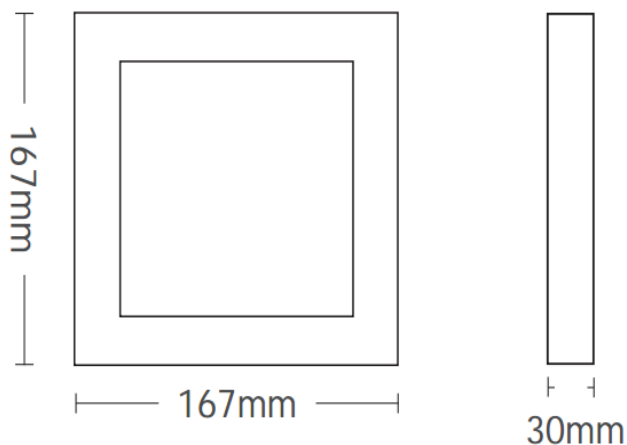

Material: PP

Ambient Temperature: -20°C<ta<+40°C

Body Color: WHITE

Product Size: 167,3x30,7x167,3mm

Lighting

Lumen: 1320 Lm

Luminaire efficacy: 110 Lm/W

Colour Temperature: 6000K (COOL WHITE)

Beam Angle: 120°

CRI : Ra >85

Lifetime; 30000 Hours

EEI : E

Packing Informations

Pieces/Outbox: 60

Outbox Size: 545x375x375 mm

Outbox G.W.: 14 Kg

Outbox Volume: 0,0766 m³

Unit Weight: 233,33333333333333 gr

Barcode : 6970233831150

Technical Drawing

Light Distribution Curve

VITO EUROPE

102 Iztochna Tangenta str. 4th Floor

P.C. 1528, Sofia/Bulgaria