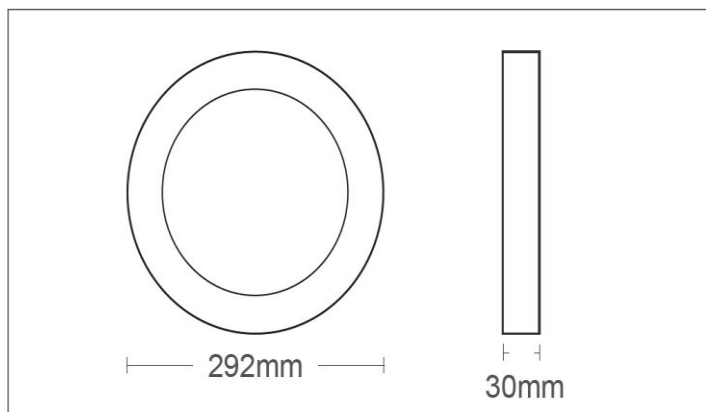

Material: PP

Ambient Temperature: -20°C<ta<+40°C

Body Color: WHITE

Product Size: 288.6x31,2x288.6mm

Technical Drawing

Lighting

Lumen: 2640 Lm

Luminaire efficacy: 110 Lm/W

Colour Temperature: 6000K (COOL WHITE)

Beam Angle: 120°

CRI : Ra >85

Lifetime; 30000 Hours

EEI : E

Packing Informations

Pieces/Outbox: 20

Outbox Size: 620x375x320 mm

Outbox G.W.: 9,26 Kg

Outbox Volume: 0,0744 m³

Unit Weight: 463 gr

Barcode : 6970233831136

Light Distribution Curve

VITO EUROPE

102 Iztochna Tangenta str. 4th Floor

P.C. 1528, Sofia/Bulgaria