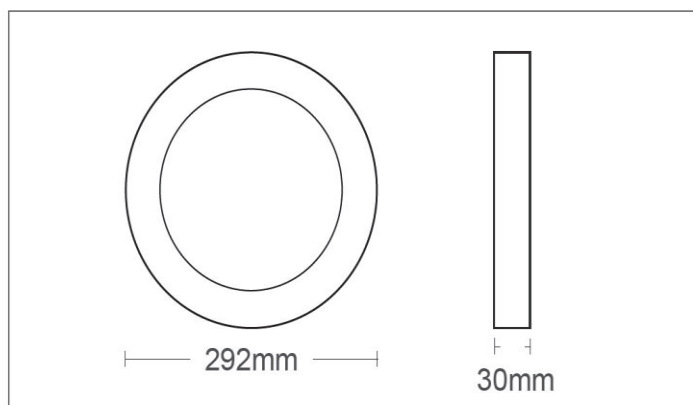

### Material Characteristics

IP Class: IP20

IK Class: -

Material: PP

Ambient Temperature: -20°C<ta<+40°C

Body Color: WHITE

Product Size: 288.6x31,2x288.6mm

### Technical Drawing

### Packing Informations

Pieces/Outbox: 20

Outbox Size: 620x375x320 mm

Outbox G.W.: 9,26 Kg

Outbox Volume: 0,0744 m<sup>3</sup>

Unit Weight: 463 gr

Barcode : 6970233831129