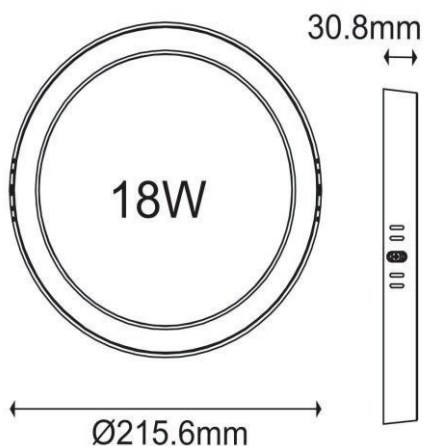

Material: PP

Ambient Temperature: -20°C<ta<+40°C

Body Color: BLACK

Product Size: 215.6x30.8x214mm

Technical Drawing

Lighting

Lumen: 1980 Lm

Luminaire efficacy: 110 Lm/W

Colour Temperature: 4000K (NATURAL WHITE)

Beam Angle: 120°

CRI : Ra >85

Lifetime; 30000 Hours

EEI : E

Packing Informations

Pieces/Outbox: 40

Outbox Size: 470x375x475 mm

Outbox G.W.: 6,06 Kg

Outbox Volume: 0,0837 m³

Unit Weight: 151,5 gr

Barcode : 6972538049940

Light Distribution Curve

VITO EUROPE

102 Iztochna Tangenta str. 4th Floor

P.C. 1528, Sofia/Bulgaria