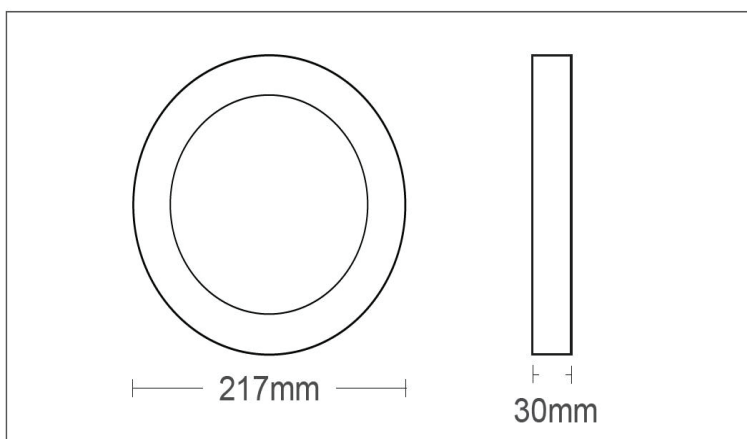

Material: PP

Ambient Temperature: -20°C<ta<+40°C

Body Color: WHITE

Product Size: 215.6x30,8x215.6mm

Technical Drawing

Lighting

Lumen: 1980 Lm

Luminaire efficacy: 110 Lm/W

Colour Temperature: 4000K (NATURAL WHITE)

Beam Angle: 120°

CRI : Ra >85

Lifetime; 30000 Hours

EEI : E

Packing Informations

Pieces/Outbox: 40

Outbox Size: 470x375x475 mm

Outbox G.W.: 6,06 Kg

Outbox Volume: 0,0837 m³

Unit Weight: 151,5 gr

Barcode : 6970233831105

Light Distribution Curve

VITO EUROPE

102 Iztochna Tangenta str. 4th Floor

P.C. 1528, Sofia/Bulgaria