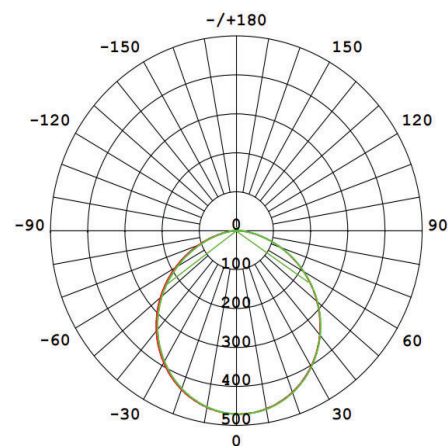

Material: PP

Ambient Temperature: -20°C<ta<+40°C

Body Color: WHITE

Product Size: 215.6x30,8x215.6mm

Technical Drawing

Lighting

Lumen: 1980 Lm

Luminaire efficacy: 110 Lm/W

Colour Temperature: 4000K (NATURAL WHITE)

Beam Angle: 120°

CRI : Ra >85

Lifetime; 30000 Hours

EEI : E

Packing Informations

Pieces/Outbox: 40

Outbox Size: 470x375x475 mm

Outbox G.W.: 6,06 Kg

Outbox Volume: 0,0837 m³

Unit Weight: 151,5 gr

Barcode : 6970233831105

Light Distribution Curve

VITO EUROPE

102 Iztochna Tangenta str. 4th Floor

P.C. 1528, Sofia/Bulgaria