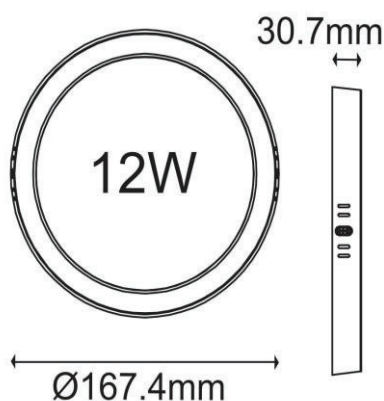

Material: PP

Ambient Temperature: -20°C<ta<+40°C

Body Color: WHITE

Product Size: 167.4x30,7x167.4mm

Technical Drawing

Lighting

Lumen: 1320 Lm

Luminaire efficacy: 110 Lm/W

Colour Temperature: 6000K (COOL WHITE)

Beam Angle: 120°

CRI : Ra >85

Lifetime; 30000 Hours

EEI : E

Packing Informations

Pieces/Outbox: 60

Outbox Size: 545x375x375 mm

Outbox G.W.: 11,86 Kg

Outbox Volume: 0,0766 m³

Unit Weight: 197,666666666667 gr

Barcode : 6970233831099

Light Distribution Curve

VITO EUROPE

102 Iztochna Tangenta str. 4th Floor

P.C. 1528, Sofia/Bulgaria