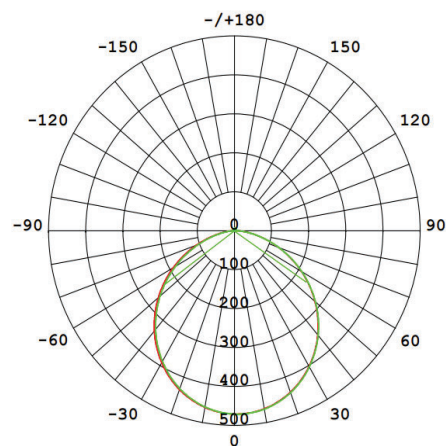

Light Distribution Curve

VITO EUROPE

102 Iztochna Tangenta str. 4th Floor

P.C. 1528, Sofia/Bulgaria

Phone: +359 2 4341575

E-mail: info@vitoeurope.com

www.vitolighting.com