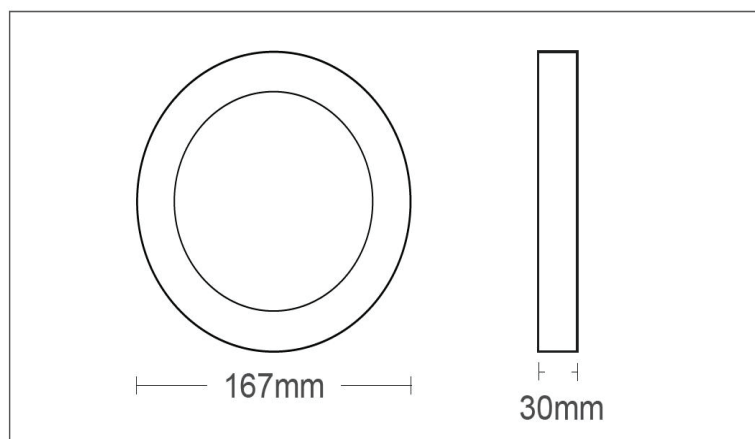

Material: PP

Ambient Temperature: -20°C<ta<+40°C

Body Color: WHITE

Product Size: 167.4x30,7x167.4mm

Technical Drawing

Lighting

Lumen: 1320 Lm

Luminaire efficacy: 110 Lm/W

Colour Temperature: 4000K (NATURAL WHITE)

Beam Angle: 120°

CRI : Ra >85

Lifetime; 30000 Hours

EEI : E

Packing Informations

Pieces/Outbox: 60

Outbox Size: 545x375x375 mm

Outbox G.W.: 11,86 Kg

Outbox Volume: 0,0766 m³

Unit Weight: 197,666666666667 gr

Barcode : 6970233831082

Light Distribution Curve

VITO EUROPE

102 Iztochna Tangenta str. 4th Floor

P.C. 1528, Sofia/Bulgaria