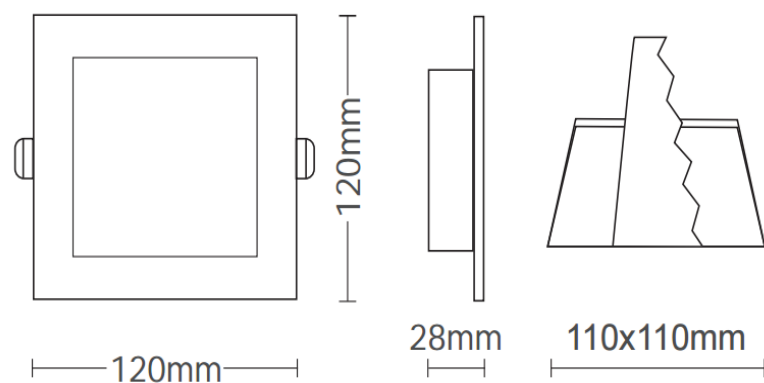

Material: PP

Ambient Temperature: -20°C<ta<+40°C

Body Color: WHITE

Product Size: 120,5x28,4x120,5mm

Lighting

Lumen: 660 Lm

Luminaire efficacy: 110 Lm/W

Colour Temperature: 4000K (NATURAL WHITE)

Beam Angle: 120°

CRI : Ra >85

Lifetime; 30000 Hours

EEI : E

Packing Informations

Pieces/Outbox: 80

Outbox Size: 640x475x275 mm

Outbox G.W.: 9,3 Kg

Outbox Volume: 0,0836 m³

Unit Weight: 116,25 gr

Barcode : 6970233830504

Technical Drawing

Light Distribution Curve

VITO EUROPE

102 Iztochna Tangenta str. 4th Floor

P.C. 1528, Sofia/Bulgaria