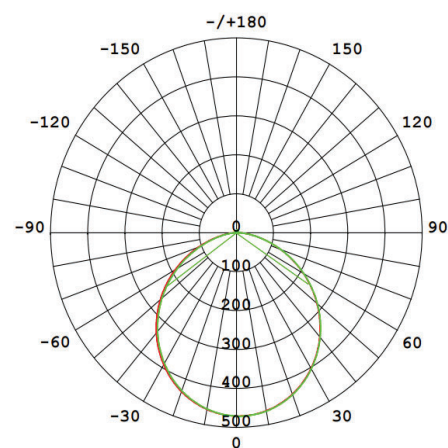

Beam Angle: 120°

CRI : Ra >85

Lifetime; 30000 Hours

EEI : E

Packing Informations

Pieces/Outbox: 80

Outbox Size: 640x475x275 mm

Outbox G.W.: 9,3 Kg

Outbox Volume: 0,0836 m³

Unit Weight: 116,25 gr

Barcode : 6970233830504

Technical Drawing

Light Distribution Curve

VITO EUROPE

102 Iztochna Tangenta str. 4th Floor

P.C. 1528, Sofia/Bulgaria